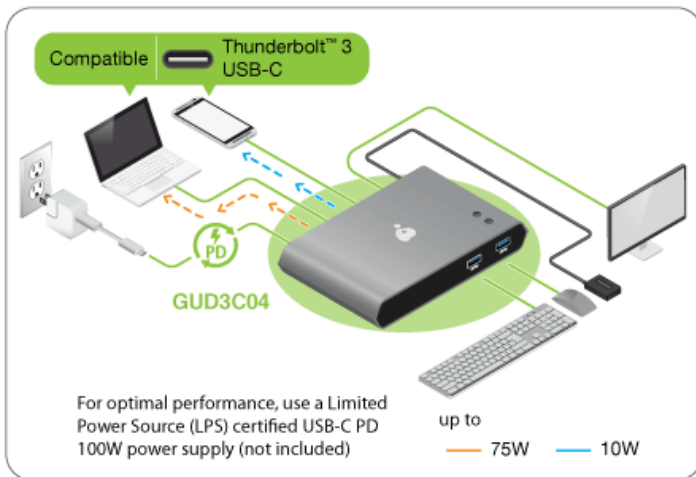

Requirements

Package Contents

- Sources:
  - USB-C enabled devices with DP-Alt Mode over USB-C
  - USB-C external power source (recommend a Limited Power Source (LPS) certified USB-C power adapter)
- Console:
  - HDMI monitor
  - Standard wired 104 keys USB keyboard
  - Standard wired 2 or 3-button USB mouse
- Operations:
  - Windows® 10 (32/64 bit)+
  - MacOS® X 10.12+
  - iPadOS® 12.1+; iPad Pro® 3rd generation (2018)¹
  - Android 8+²

- 2-Port USB-C KVM Switch with Power Delivery
- 2 x 3ft USB-C to USB-C cables
- 1 x 6ft Remote pushbutton
- Quick Start Guide
- Warranty Card

¹For complete HID keyboard and mouse support, iPadOS 13+ is recommended

²DeX Mode is only supported on Samsung Galaxy S8, S8+, S9, S9+, and Note 8, Note 9, and Tab S4 for extended screen; other Android devices support mirror screen