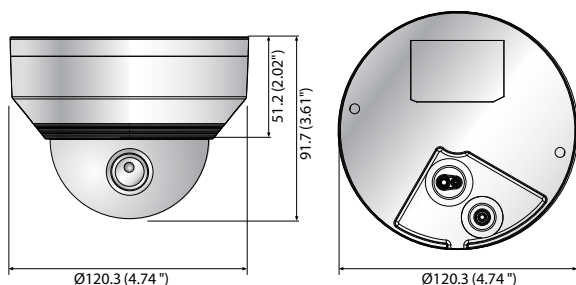

Dimensions

Unit : mm (inch)