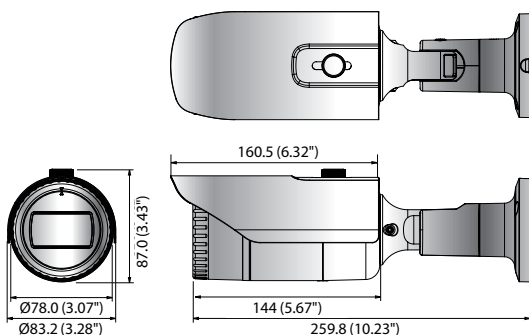

## Key Features

- Max. 2megapixel (1920 x 1080) resolution
- 0.095Lux (Color), 0Lux (B/W, IR LED on)
- 3.2 ~ 10mm (3.1x) motorized varifocal lens
- Max. 30fps@2M all resolutions (H.265/H.264)
- H.265, H.264, MJPEG codec supported, Multiple streaming
- Motion detection, Tampering, Defocus detection
- Hallway view (90°/270°), LDC support
- Micro SD/SDHC/SDXC memory slot (Max. 128GB)
- IR viewable length 30m
- IP66, IK10, PoE/12VDC

## Dimensions

Unit : mm (inch)

**QNO-6082R**

<b>Protocol</b>	IPv4, IPv6, TCP/IP, UDP/IP, RTP(UDP), RTP(TCP), RTCP, RTSP, NTP, HTTP, HTTPS, SSL/TLS, DHCP, FTP, SMTP, ICMP, IGMP, SNMPv1/v2c/v3(MIB-2), ARP, DNS, DDNS, QoS, UPnP, Bonjour, LLDP
<b>Security</b>	HTTPS (SSL) login authentication, Digest login authentication, IP address filtering, User access log, 802.1X authentication (EAP-TLS, EAP-LEAP)
<b>Edge Storage</b>	Micro SD/SDHC/SDXC 1slot 128GB
<b>Application Programming Interface</b>	ONVIF Profile S/G/T SUNAPI (HTTP API) Wisenet open platform
<b>Webpage Language</b>	English, Korean, Chinese, French, Italian, Spanish, German, Japanese, Russian, Swedish, Portuguese, Czech, Polish, Turkish, Dutch, Hungarian, Greek
<b>Web Viewer</b>	Supported OS : Windows 7, 8.1, 10, Mac OS X 10.12, 10.13, 10.14 Recommended Browser : Google Chrome Supported Browser : MS Explore11, MS Edge, Mozilla Firefox (Window 64bit only), Apple Safari (Mac OS X only)
<b>Memory</b>	512MB RAM, 256MB Flash
<b>ENVIRONMENTAL</b>	
<b>Operating Temperature / Humidity</b>	-30°C ~ +55°C (-22°F ~ +131°F) / Less than 90% RH * Start up should be done at above -20°C
<b>Storage Temperature / Humidity</b>	-30°C ~ +60°C (-22°F ~ +140°F) / Less than 90% RH
<b>Certification</b>	IP66, IK10
<b>ELECTRICAL</b>	
<b>Input Voltage</b>	PoE(IEEE802.3af, Class3), 12VDC
<b>Power Consumption</b>	PoE : Max 7.4W, typical 5.4W 12VDC : Max 6.5W, typical 4.8W
<b>MECHANICAL</b>	
<b>Color / Material</b>	Dark grey / Aluminum
<b>Product dimensions / weight</b>	Ø78.0 x 259.8mm (Ø3.07 x 10.23"), 900g (1.984 lb)