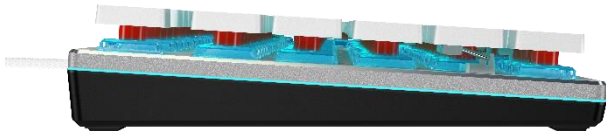

Make It Yours.

SK650 WHITE

SK-650-SKLR1-**

KEEP A LOW PROFILE.

The SK650 White Limited Edition is a slim mechanical keyboard with all the signature Cooler Master features like On-the-Fly Controls and RGB backlighting - but it adds new Cherry MX Low Profile switches. A reduced travel and actuation distance with extra-flat keycaps means you get all the precision and durability of a mechanical keyboard with the slim stylings of a minimalist keyboard. Add in a refined brushed aluminum housing and understated LED ring, and you have a keyboard that looks as good as it performs.

Make It Yours.

FEATURE HIGHLIGHT

Cherry MX Low Profile RGB Switches with reduced 3.2mm travel distance and 1.2mm actuation point. Rated for 50 million+ lifespan to never let you down.

RGB Backlighting - Per-key LEDs and surrounding lightbar illumination with multiple lighting modes and effects to match the stunning performance with stunning looks!