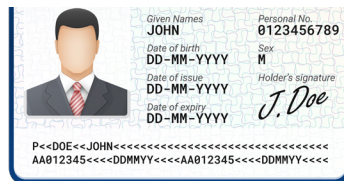

# DURASCAN® D860

OCR-A  
1234ABCD

OCR-B  
1234ABCD

MICR E-13B  
1234567890

2D/1D Imager

Passport Reader

OCR-A / OCR-B

DOT Code / MICR E13B

## Thin, Small, Light Universal Scanner, Dot Code and Passport Reader - Great for one-handed solutions

The Socket Mobile D860 is a durable, fast-scanning barcode scanner and passport reader with Bluetooth® wireless technology. It reads all of the most popular 2D barcodes, DOT Code, OCR, MRZ/passports, and travel IDs. Users can scan barcodes printed on labels or displayed on screens. Combining barcode scanning and alphanumeric data, it is perfect for the travel industry, retail point of sale, inventory management, sales order entry, field service, and other mobile business applications. Merchants can scan barcodes of products and the passports of consumers with one device. Designed for mobility, durability and lasting up to two shifts. The external rubberized material increases drop protection. The D860 slips neatly into your pocket and fits comfortably in the palm of your hand when attached to a smartphone. Easy to use, the scanner is attachable to mobile devices, enabling one-handed operation.