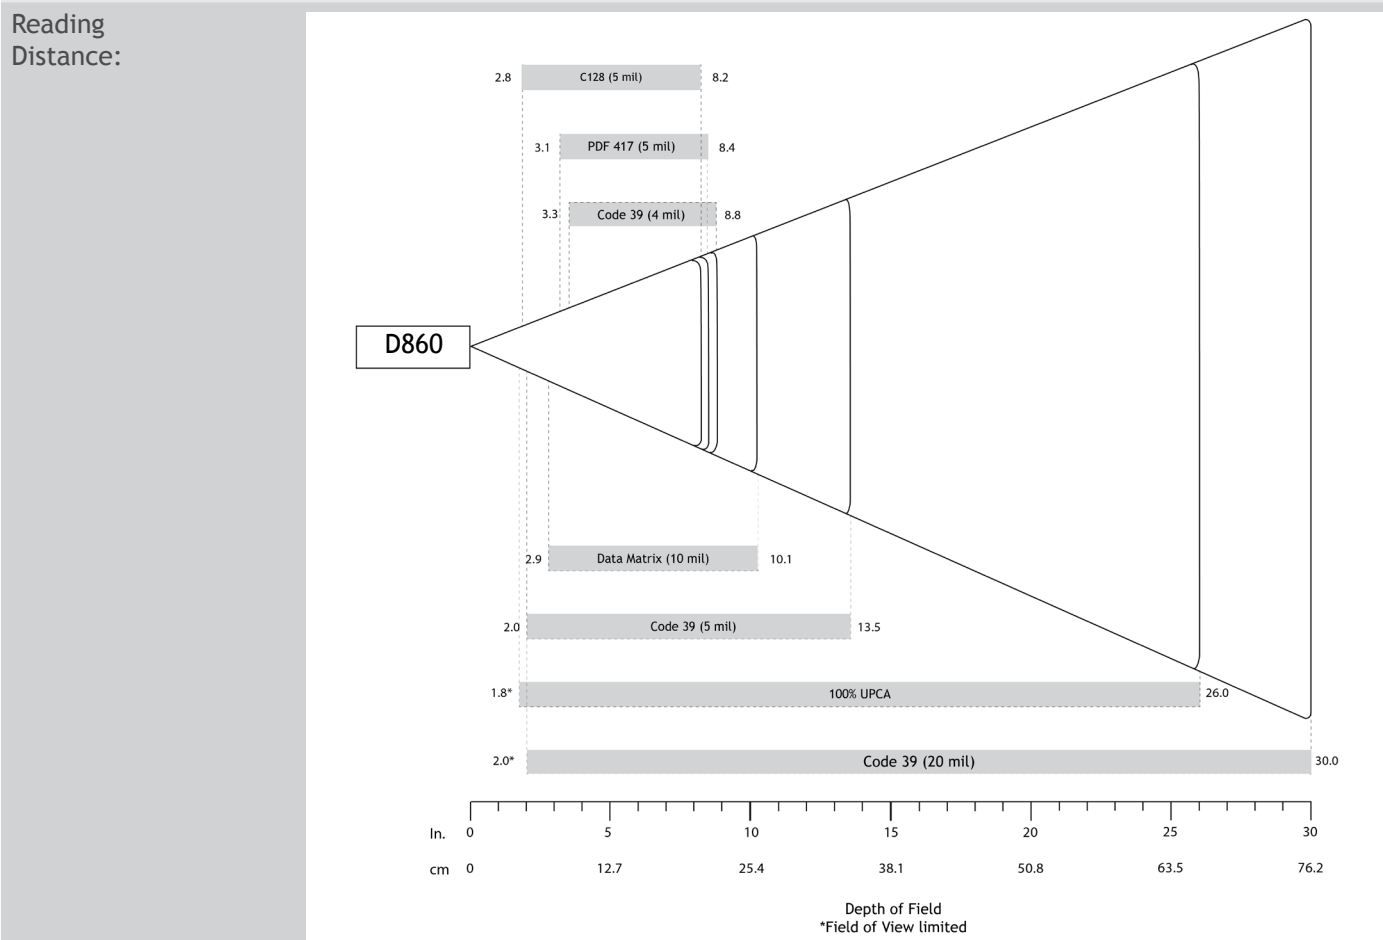

Technology: 2D/1D Barcode Imager & OCR character reader  
 Light Source Aimer: Hyper red 660 NM (nanometer) LED 6/0 NM LED

SCANNING PERFORMANCE

**Default Barcode Symbologies:** 1D Symbologies: Codabar, Code 39, Code 93, Code 128, EAN-13/JAN, EAN-8/JAN, GS1 Databar, GS1 Databar Expanded, GS1 Databar Limited, GS1-128, Interleaved 2 of 5, ISBT 128, UPC A, UPC EO  
 2D Symbologies: Aztec, Data Matrix, Maxicode, Micro PDF417, PDF417  
 Postal Codes: Australia Post  
 OCR Type Face: OCR Passport - 2 lines

Scan Angle: Horizontal: 42° Vertical: 28°

Sensor Resolution: 1280 x 800 pixels

Print Contrast: Down to 25%

4.6 to 76.2 cm (1.8 to 30.0 in.) Depends on barcode size, symbology, label media, ratio, scan angle