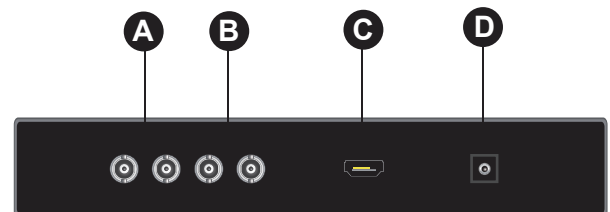

INTERFACE

- **A** HD / ANALOGUE 1 In / Out
- **B** HD / ANALOGUE 2 In / Out
- **C** HDMI In
- **D** DC 12V