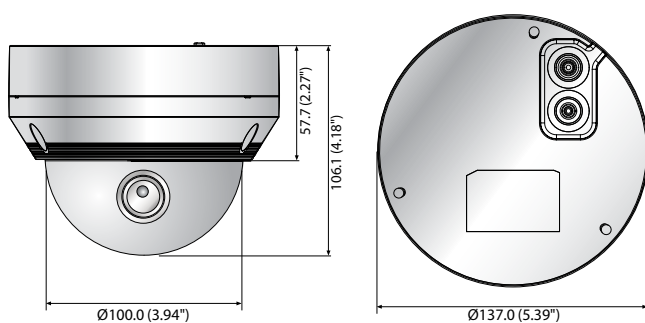

Dimensions

Unit: mm (inch)