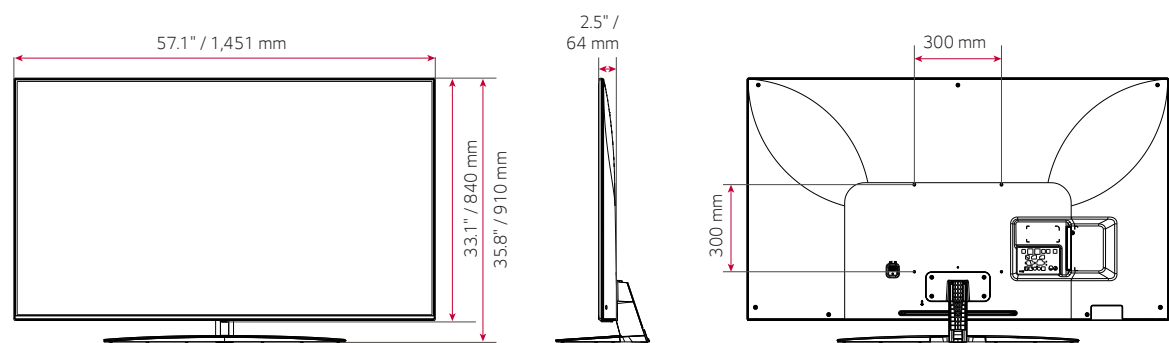

## DIMENSIONS

75"

65"

55"

Pro:Centric Smart Hospitality Slim UHD TV with NanoCell Display