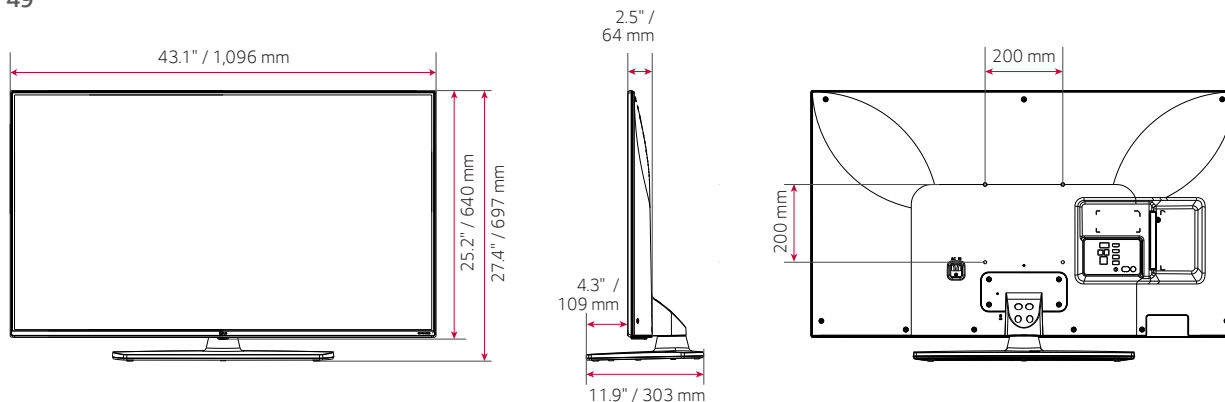

Pro:Centric Smart Hospitality Slim UHD TV with NanoCell Display

UT770H SERIES

49"