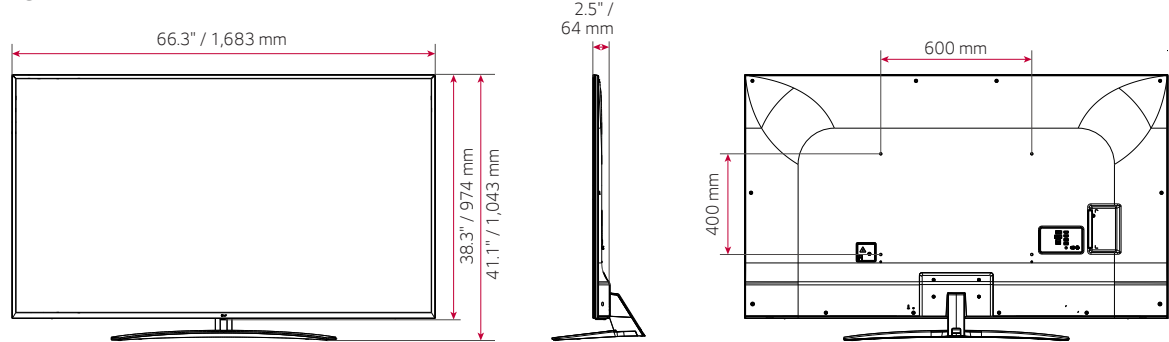

## DIMENSIONS

75"

65"

55"

Pro:Centric Smart Hospitality Slim UHD TV with NanoCell Display