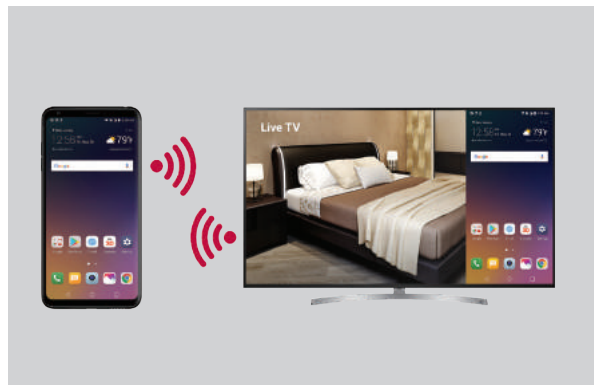

Screen Share

Connect a smart phone or a laptop PC to the TV via a wireless connection. The TV will display the device's screen so guests can view and share their content and memories together.