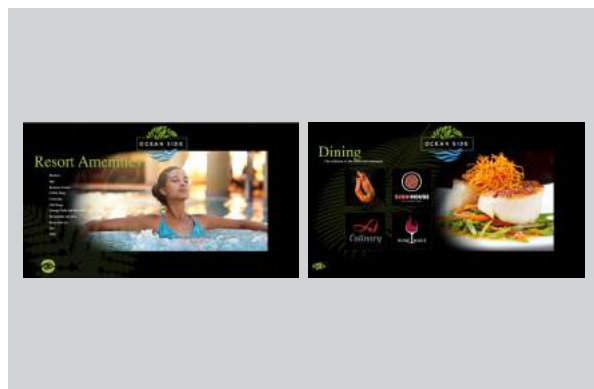

Pro:Centric Smart Hospitality Slim UHD TV with NanoCell Display

UT770H SERIES

FEATURE HIGHLIGHTS

Pro:Centric Direct

LG's Pro:Centric Direct Application enhances the in-room television experience for hotel guests. Guests can locate and enjoy available TV channels or access a wide range of over-the-top smart apps, check on the daily weather and review available hotel amenities—all from the comfort of their room.