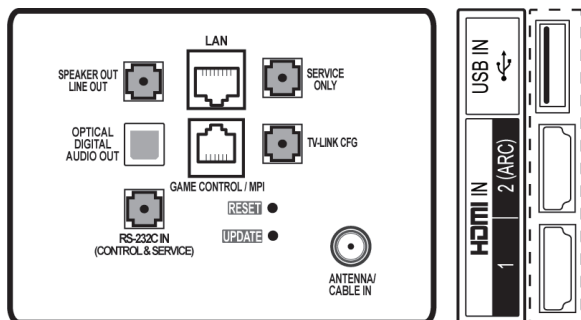

CONNECTIVITY

75"