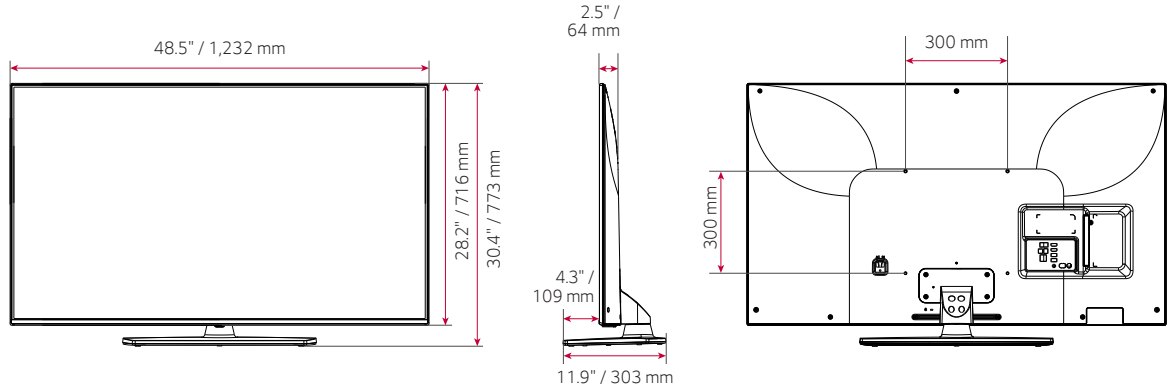

## DIMENSIONS

75"

65"

55"

Pro:Centric Smart Hospitality Slim UHD TV with NanoCell Display