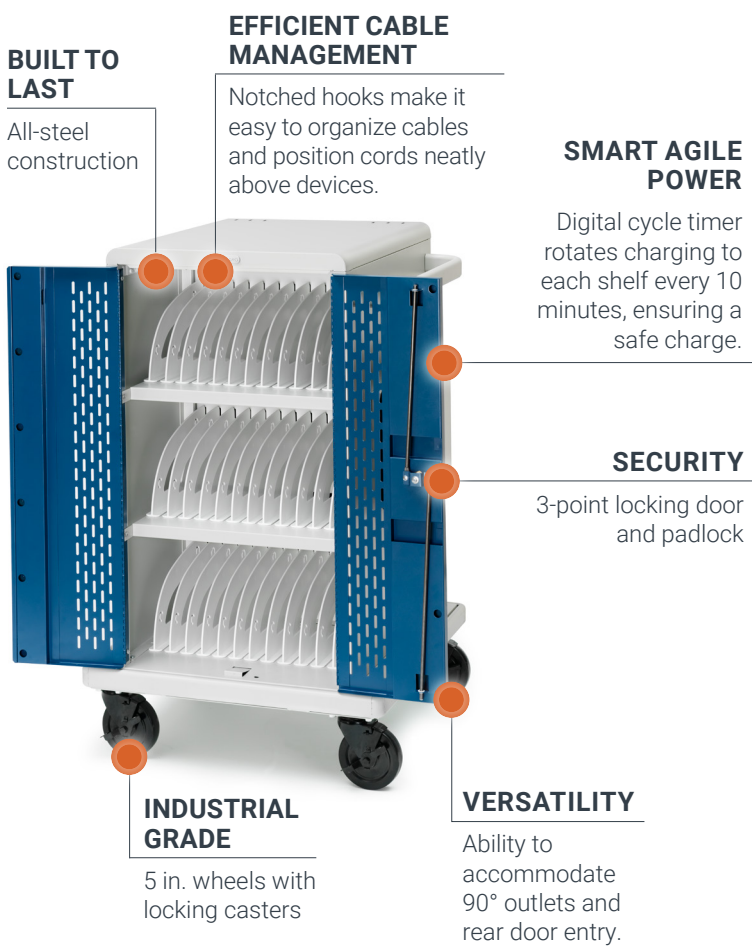

Core[®] M Cart

24 | 36

DEVICE CAPACITY

YOUR PRODUCT. YOUR IDENTITY.

Choose from one of our 16 colors or personalize your cart by branding with your own.

Construction

USA-sourced steel
Manufactured in Chicago, IL

Device Compatibility

Up to 14 in.

Power

AC: 120V AC, 12A, 50/60Hz

Shipment includes:

- Core[®] M Cart
- Ships fully assembled
- Power cord
- Programmable combination padlock

Dimensions are expressed W x D x H

	CORE24MSBP	CORE24MS	CORE36MSBP	CORE36MS
CART DIMENSIONS	26.1 x 26.5 x 41.4 in.			
SLOT DIMENSIONS	1.25 x 14.8 x 9.9 in.			
WEIGHT	132 lbs.		142 lbs.	
REAR ACCESS	Back Panel	Rear Doors	Back Panel	Rear Doors