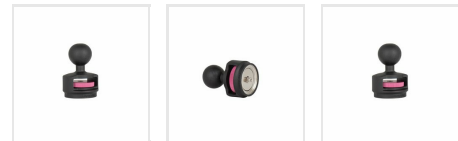

MagConnect Heavy Duty Fiber Glass 26mm Ball Joint

26mm Heavy Duty fiber glass ball joint adapter for the MagConnect Mount

SKU: MMX206
MSRP: \$49.99

Heavy duty 26mm ball joint MagConnect adapter is compatible with any MagConnect mount. This magnetic adapter works as a bridge and connects the upper-side mount with any MagConnect case. It is made of premium composite fiber glass material for superior durability and strength. This adapter can be used directly with any of our MagConnect 26mm mount bases from the following list. Please be aware the 26mm ball joint is for the following mount bases

- MagConnect C-Clamp Dual Arm Mount Base
 - MagConnect Clamp Mount Base
 - MagConnect Cup Holder Mount Base
 - MagConnect Magnet Mount Base
 - MagConnect On-Wall Mount Base
 - MagConnect Seat Bolt Mount Base
 - MagConnect Wall | Counter Mount Base
 - MagConnect Wheelchair Mount Base
 - MagConnect Wheelchair Rail Mount Base
-
- MagConnect Ready
 - Made of composite fiber glass
 - Normally used with 26mm Mount bases only **
 - Built-in lock dial compatible with any MagConnect case