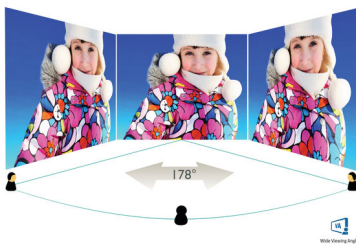

VA display

The Philips VA LED display uses an advanced multi-domain vertical alignment technology that gives you super-high static contrast ratios for extra-vivid and bright images. While standard office applications are handled with ease, it is especially suitable for photos, web

browsing, films, gaming and demanding graphical applications. Its optimised pixel management technology gives you a 178/178 degree extra-wide viewing angle, resulting in crisp images.