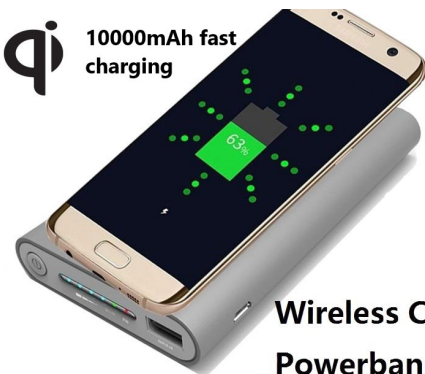

10000mAh fast charging

Wireless Charging Powerbank