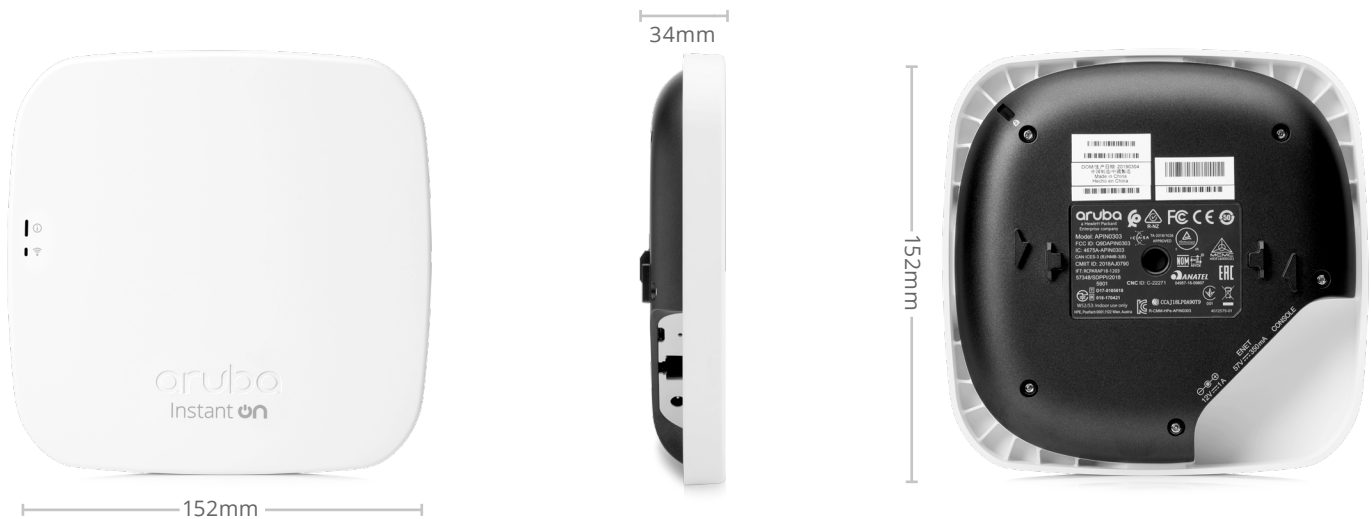

TECHNICAL SPECIFICATIONS

IN THE BOX

- Aruba Instant On AP11 Indoor Access Point
- Aruba Instant On AP11 Quick Start guide
- Ceiling rail mount clip
- Ethernet cable
- Solid surface mount clip

RADIOS

- Dual radio for simultaneous dual-band operation
- 5 GHz 802.11ac 2x2 MIMO for up to 867 Mbps wireless data rate, with Multi User MIMO support (Wi-Fi 5)
- 2.4 GHz 802.11n 2x2 MIMO for up to 300 Mbps wireless data rate (Wi-Fi 4)

INTERFACES

- Uplink Gigabit Ethernet port, with PoE-in support (802.3af)
- DC power connector (12V)
- Bluetooth Low Energy (BLE) radio
- LED status indicators (2)
- Reset/LED control button
- Kensington security slot

PHYSICAL SPECIFICATIONS

- 152mm x 152mm x 34mm, excluding mount accessories
- Weight: 193g

POWER

- Power over Ethernet (POE): 802.3af (class 3)
- DC power (12V)
- Note: Power sources are sold separately

ANTENNAS

- Integrated down-tilt omni-directional antennas with maximum individual antenna gain of 3.3dBi in 2.4GHz and 5.8dBi in 5GHz

MOUNTING

- The access point ships with a (black) mount clip to attach to suspended ceiling rails, and a (white) mount clip to attach to solid surfaces (wall/ceiling)

ENVIRONMENTAL & RELIABILITY

- Operating temperature: 0° C to +40° C (+32° F to +104° F)
- Humidity: 5% to 93% non-condensing
- MTBF: 795khrs (91yrs) at +25° C

INDUSTRY CERTIFICATIONS

- UL 2043 plenum rating
- EN 60601-1-1 and EN 60601-1-2 (for deployment in medical environments)
- Wi-Fi Alliance certified (WFA) 802.11ac with Wave 2 (Wi-Fi 5), WPA2, WPA3, Enhanced Open (OWE)

MANAGEMENT OPTIONS

- Instant On mobile application (Android & iOS)
- Cloud Portal: Portal.ArubaInstantOn.com

WARRANTY & SUPPORT

- Aruba Instant On 1 Year warranty with 24X7 phone support for first 90 days and chat support for the entire warranty period. Community support as long as you own the products