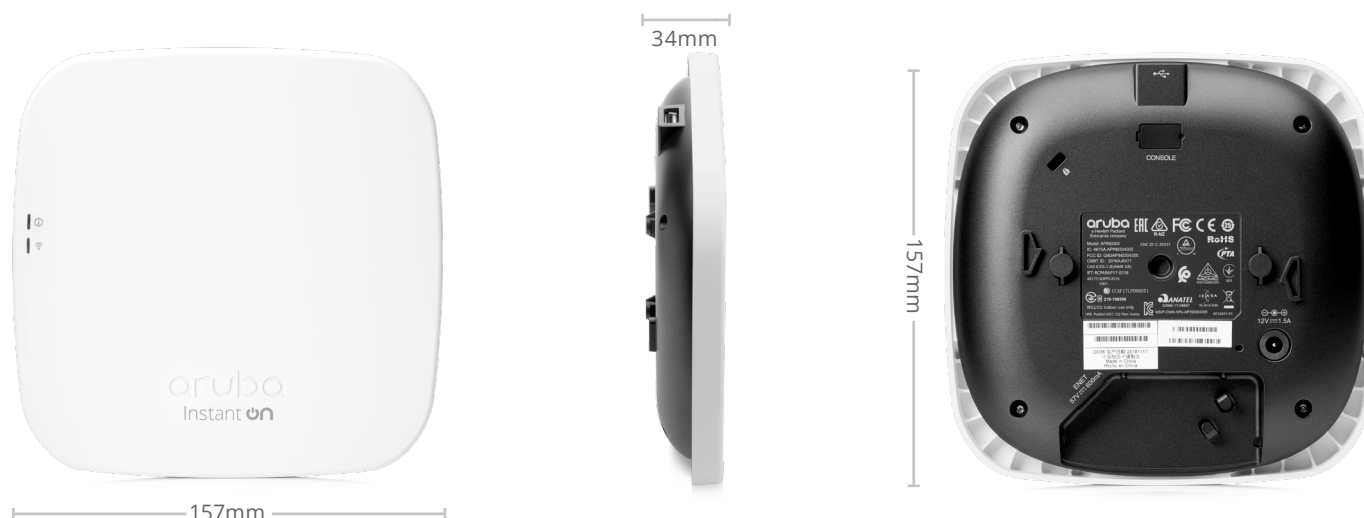

We've got you covered

Industry leading warranty and support
A customizable guest access page that shows off your brand

TECHNICAL SPECIFICATIONS

IN THE BOX

Aruba Instant On AP12 Indoor Access Point
 Aruba Instant On AP12 Quick Start guide
 Ceiling rail mount clip
 Solid surface mount clip
 Ethernet Cable