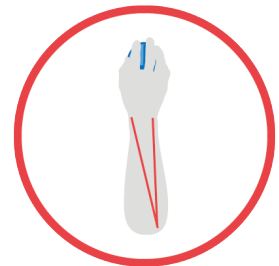

R-Go HE Break Mouse, Ergonomic mouse, Anti-RSI software, Medium (165-195mm), Right Handed, Wired

Reference: RGOBRHESMR
EAN: 8719274490623

For more info: www.r-go-tools.com

R-Go HE Mouse with break software

The R-Go HE Mouse Break is an ergonomic vertical mouse that ensures a natural, relaxed position of your arm and hand and uses colour signals to indicate whether you are taking enough breaks.

The LED colour signals indicate whether you are working in a healthy way; in other words, whether you are taking enough breaks. Green means 'good', orange means you should take a break, and red means you skipped a break or have exceeded your total daily mouse time. Using the so-called 'traffic light colours', you receive feedback about your healthy (break) behaviour in a simple and positive way. The mouse will encourage you to take breaks on a regular basis. These vital interruptions help prevent overburdened muscles and tendons in the arm and hand, stimulate blood flow in the body, and help you (often unconsciously) change your behaviour in a simple way.

- Gives advice

Gives break advice whilst working by the use of colour signals (LED on the thumb side of the mouse).

- Movement stimulation

Stimulates the mouse movement from the arm instead of the wrist so that overload of small muscles and tendons can be prevented.

- Ergonomic vertical shape

Has an ergonomic vertical shape that ensures a natural and relaxed state for the arm and hand.

MODEL AND FUNCTION

Model:	Vertical mouse
Hand:	Right
Length hand:	165-195
Function:	Buttons, scroll wheel
Resolution (DPI):	500-1500-2000-3500
Number of buttons:	5 buttons