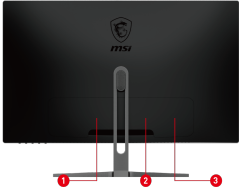

Note

VGA: 1920 x 1080 (Up to 75Hz)
HDMI: 1920 x 1080 (Up to 75Hz) The color gamut follows the CIE 1976 testing standard.

CONNECTIONS

1. 1x Power Plug
2. 1x VGA
3. 1x HDMI (1.4)