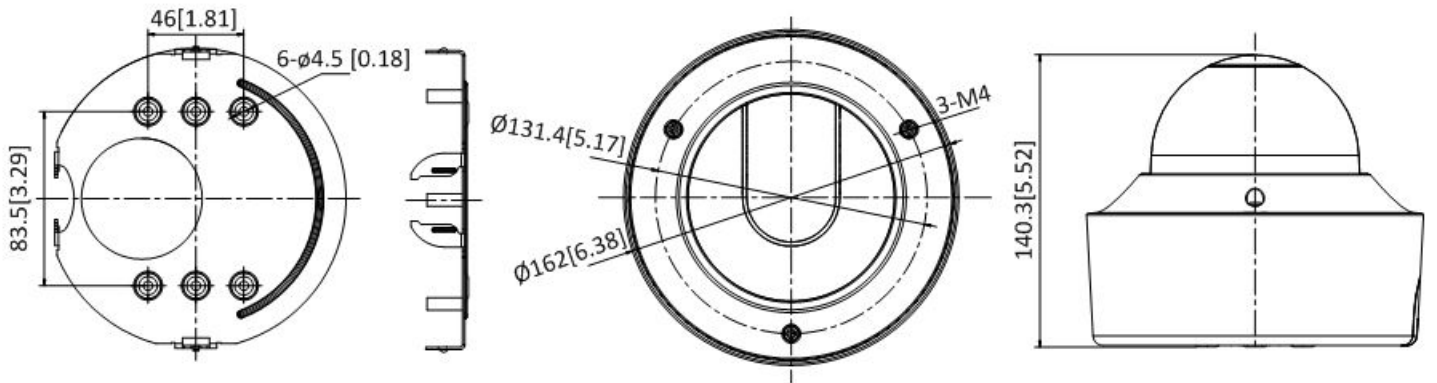

Accessories

WML + PC155 Wall Mount Long + 155 mm Pendant Cap	CPM + PC155 Ceiling Pendant Mount + 155 mm Pendant Cap	PM1 Pole Mount	CM1 Corner Mount

Dimensions

Unit: mm[inch]