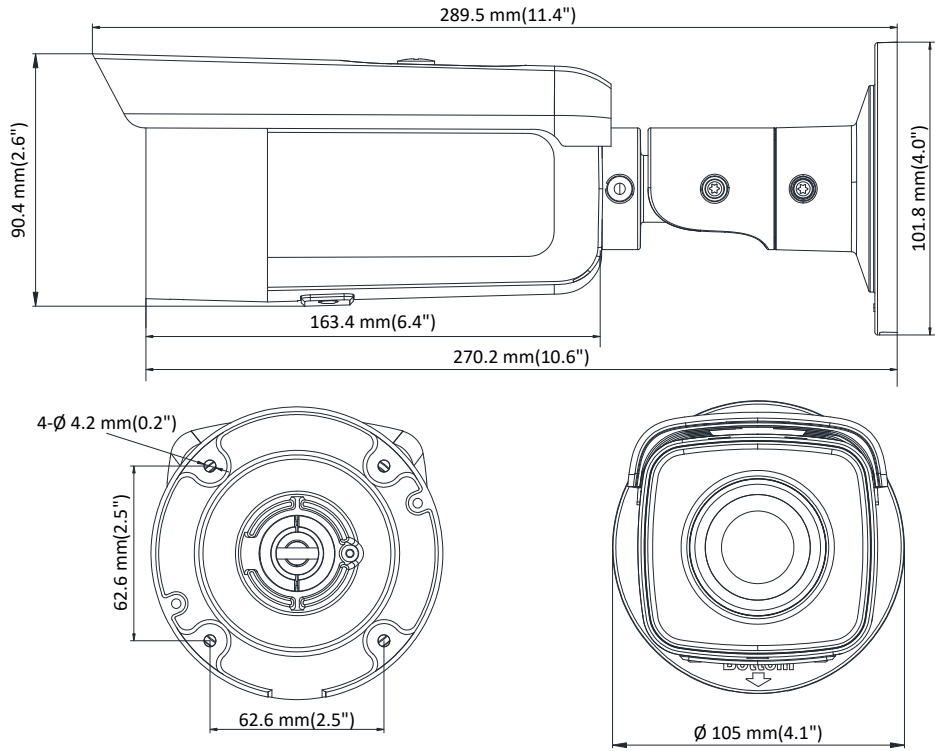

Accessories

Dimensions

Units: mm (inch)