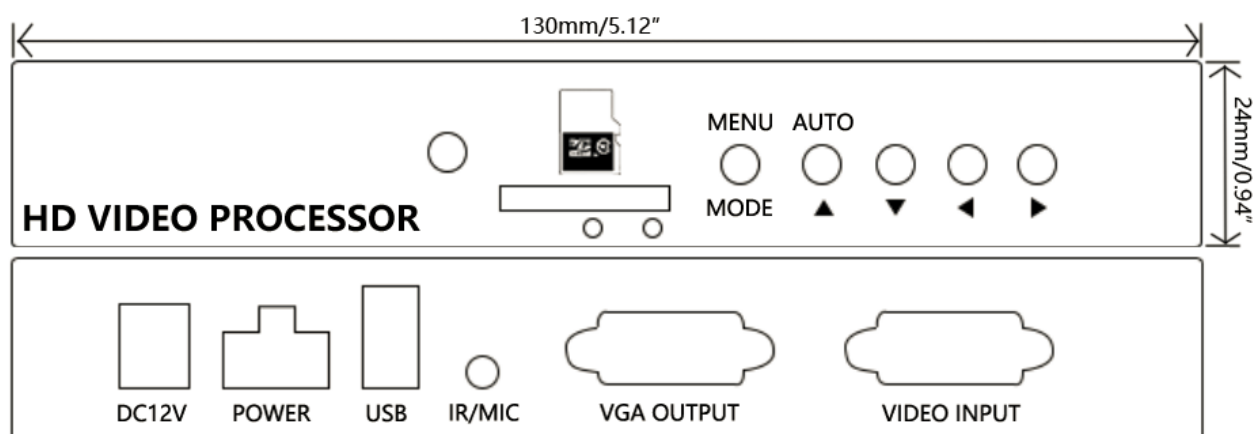

Specification

Model Name	EP4CQ-FHD
Video Output	1 VGA+1 CVBS (RCA)
Number of Channels	4
Video Input	4 CH (AHD 1080P/ AHD 720P/ 960H/ CVBS)
Display	VGA: 1024x768 ~ 1920x1080 CVBS NTSC: 720x480 (60Hz) CVBS PAL: 720x576 (50Hz)
Timer	Built-in real-time clock
Auto Sequence	Yes (dwelling time 0-99Sec is adjustable)
Setup	OSD (On Screen Display) Setup
Remote Control	Yes
Power Supply	DC12V /24V (8-36V wide voltage power supply)
Power Consumption	DC12V/400mA
Temperature	0°C ~ 50°C / 32°F ~ 122°F
Humidity	20% ~ 80%
Dimensions	130 x 94.2 x 24mm/5.12" x 3.71" x 0.94"
Weight	400g

Dimensions

*All images presented in this document are for example only. Product models may vary in different countries. Please visit EverFocus regional Websites for detailed ordering information.

*Information contained in this document is subject to change without notice.

Find Out More At:

EverFocus Taiwan HQ:
TEL: +886 2 2662 2338
www.everfocus.com.tw
marketing@everfocus.com.tw

EverFocus USA - California:
TEL: +1 626 844 8888
www.everfocus.com
sales@everfocus.com

International Branch Offices:
China, Japan