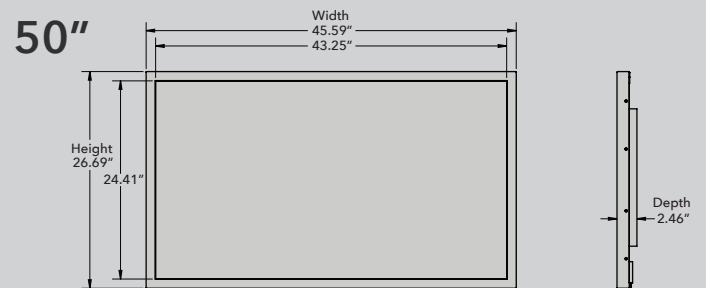

Customizable

Custom colors silk screening, and logos available

Solution Sizes Available

Specification	43"	50"	55"
Display Compatible	C431	C501	C551
Part Number	TSI43NNAFTACRZZ	TSI50NNAHTACRZZ	TSI55NNAJTACRZZ
Protective Glass	1/8" Anti-Reflective Cover Glass		
Viewing Angle	178x178 degrees		
Contrast Ratio	4000:1		
Touch Technology	Infrared		
Touch Points	10		
Response Time	16ms		
Touch Accuracy	+/- 1.5mm (Over 99% Area)		
Interface	Type A USB		
Communication	USB 2.0		
Power Supply Mode	Single USB connection (5v, 1A)		
Duty Cycle	24/7		
Panel Technology	AMVA3		
Aspect Ratio	16:9		
Native Resolution	1920x1080		
Brightness	400 nit		
Orientation	Portrait / Landscape / Face Up / Face Down		
VESA Configuration	300 x 300mm (M6 x 4-hole)		
Width/Height/Depth Including Monitor	39.58" x 23.34" x 2.41"	45.59" x 26.69" x 2.46"	50.41" x 29.62" x 2.64"
Weight Without Monitor	21.61 lbs	26.02 lbs	32.41 lbs
OS Support	Windows, Google Chrome, Android, Mac, Linux		