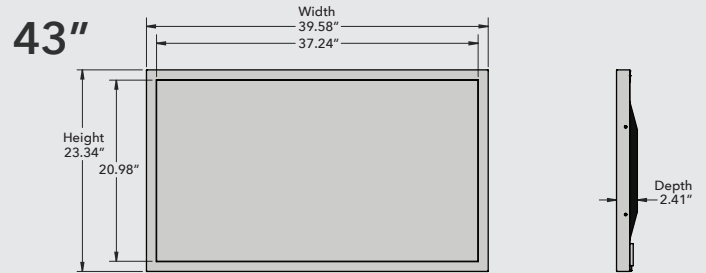

Customizable

Custom colors silk screening, and logos available

Solution Sizes Available

Specification	43"	50"	55"
Display Compatible	C431	C501	C551
Part Number	TSI43NNAFTACRZZ	TSI50NNAHTACRZZ	TSI55NNAJTACRZZ
Protective Glass	1/8" Anti-Reflective Cover Glass		
Viewing Angle	178x178 degrees		
Contrast Ratio	4000:1		
Touch Technology	Infrared		
Touch Points	10		
Response Time	16ms		
Touch Accuracy	+/- 1.5mm (Over 99% Area)		
Interface	Type A USB		
Communication	USB 2.0		
Power Supply Mode	Single USB connection (5v, 1A)		
Duty Cycle	24/7		
Panel Technology	AMVA3		
Aspect Ratio	16:9		
Native Resolution	1920x1080		
Brightness	400 nit		
Orientation	Portrait / Landscape / Face Up / Face Down		
VESA Configuration	300 x 300mm (M6 x 4-hole)		
Width/Height/Depth Including Monitor	39.58" x 23.34" x 2.41"	45.59" x 26.69" x 2.46"	50.41" x 29.62" x 2.64"
Weight Without Monitor	21.61 lbs	26.02 lbs	32.41 lbs
OS Support	Windows, Google Chrome, Android, Mac, Linux		