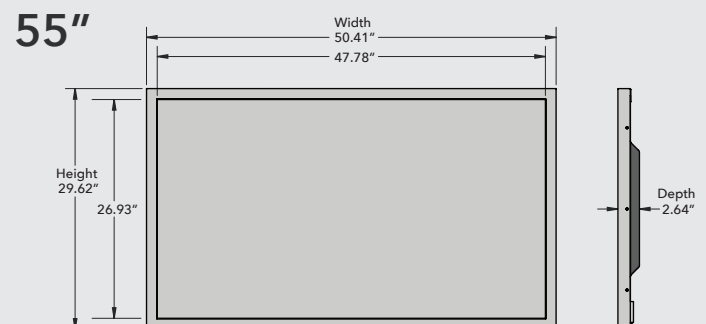

Customizable

Custom colors silk screening, and logos available

Solution Sizes Available

Specification	43"	50"	55"
Display Compatible	C431	C501	C551
Part Number	TSI43NNAFTACRZZ	TSI50NNAHTACRZZ	TSI55NNAJTACRZZ
Protective Glass	1/8" Anti-Reflective Cover Glass		
Viewing Angle	178x178 degrees		
Contrast Ratio	4000:1		
Touch Technology	Infrared		
Touch Points	10		
Response Time	16ms		
Touch Accuracy	+/- 1.5mm (Over 99% Area)		
Interface	Type A USB		
Communication	USB 2.0		
Power Supply Mode	Single USB connection (5v, 1A)		
Duty Cycle	24/7		
Panel Technology	AMVA3		
Aspect Ratio	16:9		
Native Resolution	1920x1080		
Brightness	400 nit		
Orientation	Portrait / Landscape / Face Up / Face Down		
VESA Configuration	300 x 300mm (M6 x 4-hole)		
Width/Height/Depth Including Monitor	39.58" x 23.34" x 2.41"	45.59" x 26.69" x 2.46"	50.41" x 29.62" x 2.64"
Weight Without Monitor	21.61 lbs	26.02 lbs	32.41 lbs
OS Support	Windows, Google Chrome, Android, Mac, Linux		