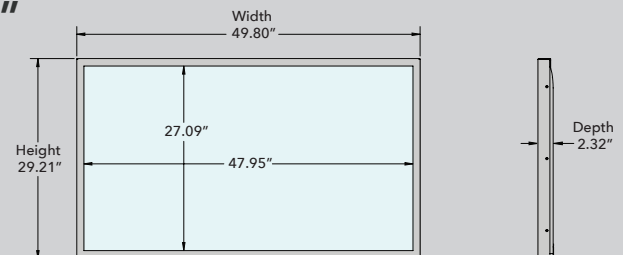

LG UHD Infrared Touch Screen Solutions

Solution Sizes Available

49"

55"

65"

75"

Infrared Interactive Solution

The TSi touch solution is Infrared (IR) based, allowing for a high accuracy interactive experience. The usage of IR technology allows for virtually any input to be detected (pen/stylus, user's fingers, palms, gloved fingers). The TSi touch overlay is a full steel chassis integrated with tempered cover glass, which increases durability and optical clarity, while protecting the display.

Customizable

Custom colors silk screening, and logos available

Specification	49"	55"	65"	75"
Display Compatible	49UH5B-B, 49UH5C-B, 49UH5E-B	55UH5B-B, 55UH5C-B, 55UH5E-B	LG 65UH5B-B, LG 65UH5C-B	75UH5B-B, 75UH5C-B, 75UH5E-B
Part Number	TSI49NL11T6CRZZ	TSI55NL11T6CRZZ	TSI65NL11T6CRZZ	TSI75NL11T6CRZZ
Protective Glass	1/8" Anti-Reflective Cover Glass		3/16" Anti-Reflective Cover Glass	
Viewing Angle	178x178 degrees			
Audio Out / External Speaker Out	Yes / (L, R) 6 ohm			
Touch Technology	IR			
Touch Points	10 Point			
Response Time	16ms			
Touch Accuracy	+/- 2mm (Over 99% Area)			
Interface	Type A USB			
Communication	USB 2.0			
Power Supply Mode	Single USB connection (5v, 1A)			
Duty Cycle	24/7			
Panel Technology	IPS			
Aspect Ratio	16:9			
Connectivity	(1) HDMI, HDCPD2.2 DP, DVI-D, RGB			
Native Resolution	3840x2160 (UHD)			
Brightness	500 nit			
Orientation	Portrait and Landscape			
Contrast Ratio	1000:1			
Width/Height/Depth Including Monitor	44.41" x 25.83" x 2.32"	49.80" x 29.21" x 2.32"	60.50" x 38.10" x 2.37"	67.48" x 39.02" x 3.07"
Weight Without Monitor	23.61 lbs	28.44 lbs	44.70 lbs	59.97 lbs
OS Support	Windows, Google Chrome, Android, Mac, Linux			