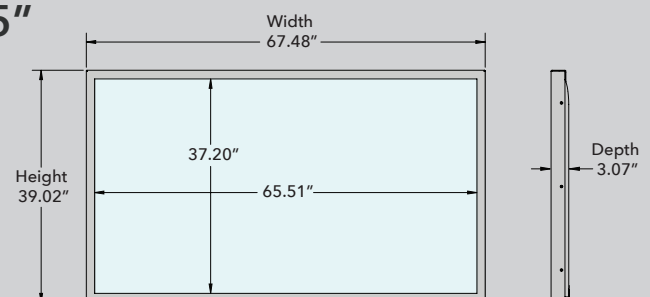

LG UHD Infrared Touch Screen Solutions

Solution Sizes Available

49"

55"

65"

75"

Infrared Interactive Solution

The TSi touch solution is Infrared (IR) based, allowing for a high accuracy interactive experience. The usage of IR technology allows for virtually any input to be detected (pen/stylus, user's fingers, palms, gloved fingers). The TSi touch overlay is a full steel chassis integrated with tempered cover glass, which increases durability and optical clarity, while protecting the display.

Customizable

Custom colors silk screening, and logos available

Specification	49"	55"	65"	75"
Display Compatible	49UH5B-B, 49UH5C-B, 49UH5E-B	55UH5B-B, 55UH5C-B, 55UH5E-B	LG 65UH5B-B, LG 65UH5C-B	75UH5B-B, 75UH5C-B, 75UH5E-B
Part Number	TSI49NL11T6CRZZ	TSI55NL11T6CRZZ	TSI65NL11T6CRZZ	TSI75NL11T6CRZZ
Protective Glass	1/8" Anti-Reflective Cover Glass		3/16" Anti-Reflective Cover Glass	
Viewing Angle	178x178 degrees			
Audio Out / External Speaker Out	Yes / (L, R) 6 ohm			
Touch Technology	IR			
Touch Points	10 Point			
Response Time	16ms			
Touch Accuracy	+/- 2mm (Over 99% Area)			
Interface	Type A USB			
Communication	USB 2.0			
Power Supply Mode	Single USB connection (5v, 1A)			
Duty Cycle	24/7			
Panel Technology	IPS			
Aspect Ratio	16:9			
Connectivity	(1) HDMI, HDCPD2.2 DP, DVI-D, RGB			
Native Resolution	3840x2160 (UHD)			
Brightness	500 nit			
Orientation	Portrait and Landscape			
Contrast Ratio	1000:1			
Width/Height/Depth Including Monitor	44.41" x 25.83" x 2.32"	49.80" x 29.21" x 2.32"	60.50" x 38.10" x 2.37"	67.48" x 39.02" x 3.07"
Weight Without Monitor	23.61 lbs	28.44 lbs	44.70 lbs	59.97 lbs
OS Support	Windows, Google Chrome, Android, Mac, Linux			