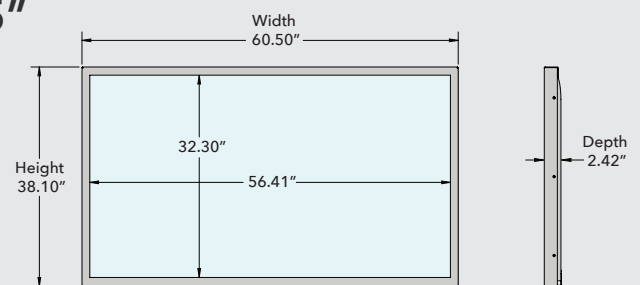

LG UHD Infrared Touch Screen Solutions

Solution Sizes Available

49"

55"

65"

75"

Infrared Interactive Solution

The TSi touch solution is Infrared (IR) based, allowing for a high accuracy interactive experience. The usage of IR technology allows for virtually any input to be detected (pen/stylus, user's fingers, palms, gloved fingers). The TSi touch overlay is a full steel chassis integrated with tempered cover glass, which increases durability and optical clarity, while protecting the display.

Customizable

Custom colors silk screening, and logos available

Specification	49"	55"	65"	75"
Display Compatible	49UH5B-B, 49UH5C-B, 49UH5E-B	55UH5B-B, 55UH5C-B, 55UH5E-B	LG 65UH5B-B, LG 65UH5C-B	75UH5B-B, 75UH5C-B, 75UH5E-B
Part Number	TSI49NL11T6CRZZ	TSI55NL11T6CRZZ	TSI65NL11T6CRZZ	TSI75NL11T6CRZZ
Protective Glass	1/8" Anti-Reflective Cover Glass		3/16" Anti-Reflective Cover Glass	
Viewing Angle	178x178 degrees			
Audio Out / External Speaker Out	Yes / (L, R) 6 ohm			
Touch Technology	IR			
Touch Points	10 Point			
Response Time	16ms			
Touch Accuracy	+/- 2mm (Over 99% Area)			
Interface	Type A USB			
Communication	USB 2.0			
Power Supply Mode	Single USB connection (5v, 1A)			
Duty Cycle	24/7			
Panel Technology	IPS			
Aspect Ratio	16:9			
Connectivity	(1) HDMI, HDCPD2.2 DP, DVI-D, RGB			
Native Resolution	3840x2160 (UHD)			
Brightness	500 nit			
Orientation	Portrait and Landscape			
Contrast Ratio	1000:1			
Width/Height/Depth Including Monitor	44.41" x 25.83" x 2.32"	49.80" x 29.21" x 2.32"	60.50" x 38.10" x 2.37"	67.48" x 39.02" x 3.07"
Weight Without Monitor	23.61 lbs	28.44 lbs	44.70 lbs	59.97 lbs
OS Support	Windows, Google Chrome, Android, Mac, Linux			