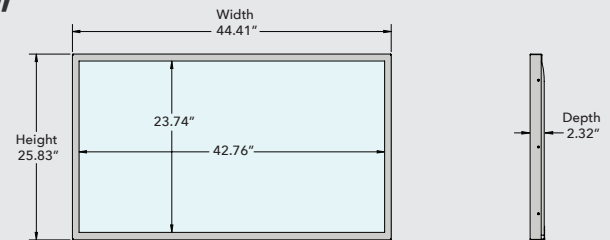

LG UHD Infrared Touch Screen Solutions

Solution Sizes Available

49"

55"

65"

75"

Infrared Interactive Solution

The TSi touch solution is Infrared (IR) based, allowing for a high accuracy interactive experience. The usage of IR technology allows for virtually any input to be detected (pen/stylus, user's fingers, palms, gloved fingers). The TSi touch overlay is a full steel chassis integrated with tempered cover glass, which increases durability and optical clarity, while protecting the display.

Customizable

Custom colors silk screening, and logos available

Specification	49"	55"	65"	75"
Display Compatible	49UH5B-B, 49UH5C-B, 49UH5E-B	55UH5B-B, 55UH5C-B, 55UH5E-B	LG 65UH5B-B, LG 65UH5C-B	75UH5B-B, 75UH5C-B, 75UH5E-B
Part Number	TSI49NL11T6CRZZ	TSI55NL11T6CRZZ	TSI65NL11T6CRZZ	TSI75NL11T6CRZZ
Protective Glass	1/8" Anti-Reflective Cover Glass		3/16" Anti-Reflective Cover Glass	
Viewing Angle	178x178 degrees			
Audio Out / External Speaker Out	Yes / (L, R) 6 ohm			
Touch Technology	IR			
Touch Points	10 Point			
Response Time	16ms			
Touch Accuracy	+/- 2mm (Over 99% Area)			
Interface	Type A USB			
Communication	USB 2.0			
Power Supply Mode	Single USB connection (5v, 1A)			
Duty Cycle	24/7			
Panel Technology	IPS			
Aspect Ratio	16:9			
Connectivity	(1) HDMI, HDCPD2.2 DP, DVI-D, RGB			
Native Resolution	3840x2160 (UHD)			
Brightness	500 nit			
Orientation	Portrait and Landscape			
Contrast Ratio	1000:1			
Width/Height/Depth Including Monitor	44.41" x 25.83" x 2.32"	49.80" x 29.21" x 2.32"	60.50" x 38.10" x 2.37"	67.48" x 39.02" x 3.07"
Weight Without Monitor	23.61 lbs	28.44 lbs	44.70 lbs	59.97 lbs
OS Support	Windows, Google Chrome, Android, Mac, Linux			