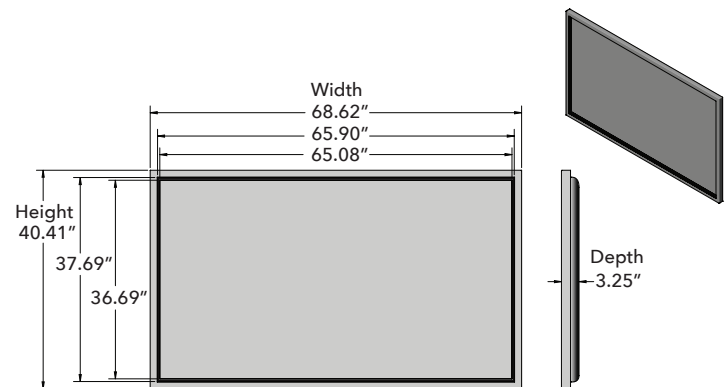

Samsung Authorized Solution
SAMSUNG