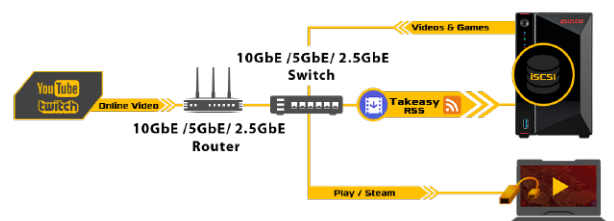

YouTube and Twitch as cloud platforms are not always reliable with long-term archival of content and videos may be deleted without notice. For that, ASUSTOR provides Takeeasy, an app that downloads videos from YouTube and Twitch for archival purposes and can automatically download all public content from a specific channel.