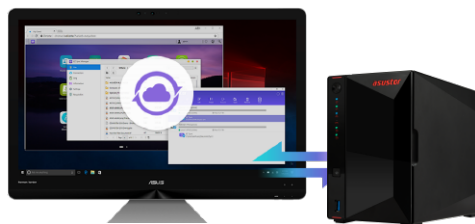

Automatically Synchronize Files Between Computer and NAS

ASUSTOR EZ Sync brings the magic of cloud sync services right to your home. With an ASUSTOR NAS and EZ Sync, data can be synchronized anywhere with an internet connection without a monthly bill or a data limit. If data is unintentionally modified, restoration is easy with EZ Sync's automatic file history management feature.