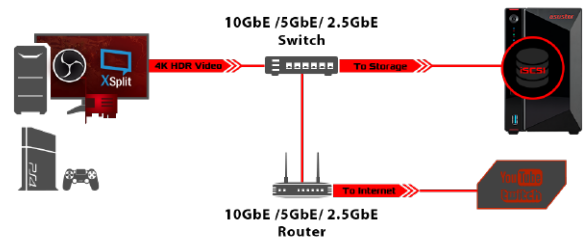

As Much Space as Needed

The AS5202T supports up to 28TB, enabling storage of large live streams and videos. Complement gameplay recordings with a NAS. Not enough? Expand your AS5202T with up to three AS6004U expansion units for a total of 168TB.

Max **28TB** + **+ AS6004U X3** **168TB**

Live Streaming with Your NAS

ASUSTOR NAS devices offer live stream records in up to 4K HDR to be saved directly onto a NAS without affecting game performance. For gamers without large hard drive capacities, LAN parties and internet cafés, ADM offers iSCSI to store less demanding titles to play across multiple devices simultaneously.