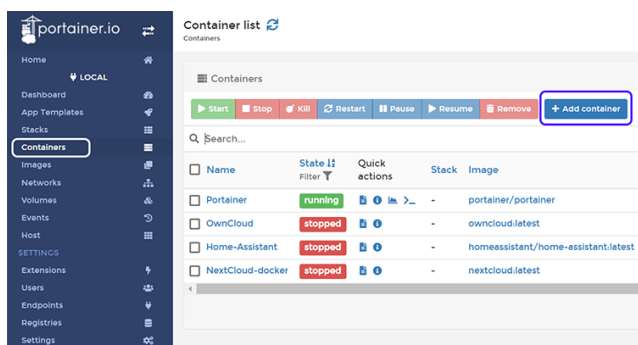

Portainer – Easy Docker Deployments

Even more possibilities for ADM with Portainer for Docker images. With thousands of images, Portainer can download and deploy more types of programs than ever before. Portainer is incredibly user friendly and employs a graphical interface to make Docker images easier to deploy than ever.