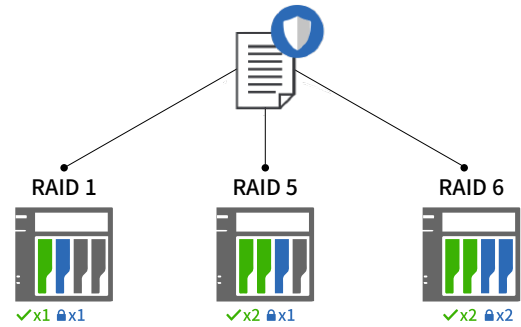

Data Protection Starts with ASUSTOR RAID

ASUSTOR understands that your data is priceless, therefore an ASUSTOR NAS provides different RAID options, giving your data various levels of protection from the moment it is first stored on the NAS. We recommend you plan your storage protection based on your NAS model and number of hard drives. Data protection has never been so simple.

	Single	JBOD	RAID 0	RAID 1	RAID 5	RAID 6	RAID 10
Minimum number of disks	1	2	2	2	3	4	4
Faulty Disks Tolerated	✗	✗	✗	1	1	2	2
Increased System performance	✗	✗	✓	✗	✓	✓	✓
Maximum use of Storage space	✓	✓	✓	🗄️ x 1/2	🗄️ -1	🗄️ -2	🗄️ x 1/2

As Much Space as Needed

The AS5202T supports up to 28TB, enabling storage of large live streams and videos. Complement gameplay recordings with a NAS. Not enough? Expand your AS5202T with up to three AS6004U expansion units for a total of 168TB.