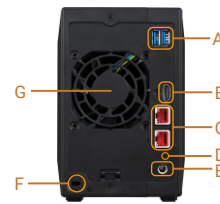

- A. USB 3.2 Gen1 Ports
- B. HDMI Port
- C. 2.5 Gigabit RJ45 Ports
- D. Reset Button
- E. DC Input
- F. K-Lock
- G. System Fan

Software & Features

Operating System

- ADM 3.5 Onwards
- Supports Online Firmware Updates

Supported OS

- Windows XP, Vista, 7, 8, 10, Server 2003, Server 2008, Server 2012
- Mac OS X 10.6 and up
- UNIX, Linux, and BSD

Access Control

- Maximum Number of Users: 4096
- Maximum Number of Groups: 512
- Maximum Number of Shared Folders: 512
- Maximum Number of Concurrent Connections: 512
- Supports Windows Active Directory
- Supports Windows Active Directory / LDAP

File Explorer

- Web-based File Management
- ISO File Mounting
- Share Links
- Task Monitor
- Browse Files on Local PC
- Thumbnail Previews
- Data Access via External Optical Drive
- Supports video playback

System Administration

- Log Type: System Log, Connection Log, File Access Log
- Real-time Online User Monitor
- Real-time System Monitor
- User Quota
- Virtual Drive (ISO Mounting, Maximum 16)
- UPS Support

Storage Management

- Volume Type: Single disk, JBOD, RAID 0, RAID 1
- Support for Online RAID Level Migration

Disk Management

- Scheduled Bad Block Scans
- Scheduled S.M.A.R.T Scans

External Devices

- Supports USB External Storage Devices
- USB Wi-Fi Dongle Support
- Bluetooth Dongle/Speaker Support
- USB Printer Support
- USB DAC/IR Receiver/Keyboard/Mouse Support
- USB CD ROM Drives/DVD ROM Drives/BD-ROM Drives

Energy Control

- Configurable Disk Hibernation and Sleep Mode Wait Time
- Configurable Time Period for Sleep Mode Activation
- Automatic Sleep

Supported Browsers

- Internet Explorer 11 Onwards, Firefox, Chrome, Safari, Microsoft Edge

Network

- TCP/IP (IPv4 & IPv6)
- Link Aggregation: Supports 802.3ad and Six Other Modes for Load Balancing and/or Network Failover
- Jumbo Frame (MTU)
- VLAN
- EZ Connect
- Wireless Network
- DDNS/EZ-Router
- Supports Wake-on-LAN (WOL)
- Supports Wake-on-WAN (WOW)

Network Protocols

- CIFS / SMB, SMB 2.0 / 3.0, AFP, NFS, FTP (Unicore Supported), TFTP, WebDAV, Rsync, SSH, SFTP, iSCSI/IP-SAN, HTTP, HTTPS, Proxy, SNMP, Syslog

Security

- AES 256-Bit Encryption
- Firewall: Prevent Unauthorized Access
- Alert Notifications: E-mail, SMS
- Encrypted Connections: HTTPS, FTP over SSL/TLS, SSH, SFTP, Rsync over SSH
- Built-in Hardware Encryption Engine: AS10/31/32/52/53/61/62/63/64/70 Series

Backup Solutions

- Rsync (Remote Sync) Backup
- Cloud Backup
- FTP Backup
- External Backup
- One Touch Backup
- EZ Sync

EZ Sync Manager

- Automatically synchronizes files between a PC and NAS
- Can restore previous versions of files
- Supports file sharing
- AiData now supports accessing EZ Sync files

Network Recycle Bin

- Supports shared folders
- Maintains original directory structure and file permissions
- One-click restore
- Supports scheduled emptying
- Filtering rules
  - File size
  - File extension

Supported Languages