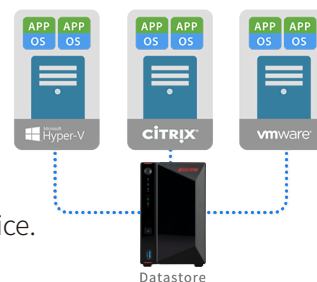

Portainer – Easy Docker Deployments

Even more possibilities for ADM with Portainer for Docker images. With thousands of images, Portainer can download and deploy more types of programs than ever before. Portainer is incredibly user friendly and employs a graphical interface to make Docker images easier to deploy than ever.

Automatically Synchronize Files Between Computer and NAS

ASUSTOR EZ Sync brings the magic of cloud sync services right to your home. With an ASUSTOR NAS and EZ Sync, data can be synchronized anywhere with an internet connection without a monthly bill or a data limit. If data is unintentionally modified, restoration is easy with EZ Sync's automatic file history management feature.

Integrate with a Variety of Enterprise Applications

Storage Virtualization

ASUSTOR's snapshot technology provides almost instantaneous creation of snapshots. It saves a significant amount of time and storage capacity when compared with traditional LUN backups. Should files become damaged or corrupted, the simple and theintuitive interface allows administrators to quickly restore data, completing disaster recovery in the fastest time possible and providing uninterrupted service.

Snapshot Center

Snapshot Center is a new feature for ASUSTOR NAS devices that utilizes Btrfs and iSCSI volumes to take snapshots of the information inside a NAS. Snapshot Center supports up to 256 snapshots of a volume and can be done every five minutes, creating a backup that can be restored easily if data is damaged or lost.