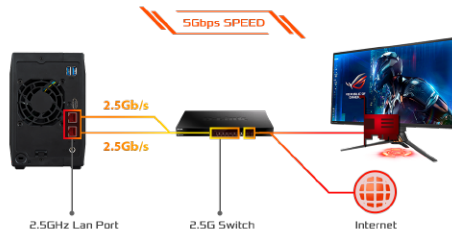

The AS5202T provides two 2.5-Gigabit Ethernet ports. Enable up to 150% faster performance than Gigabit Ethernet with compatible hardware and up to 5 Gbps using Link Aggregation.*

*Link Aggregation only supported with compatible hardware. Please check beforehand and verify that Link Aggregation is supported on your equipment.