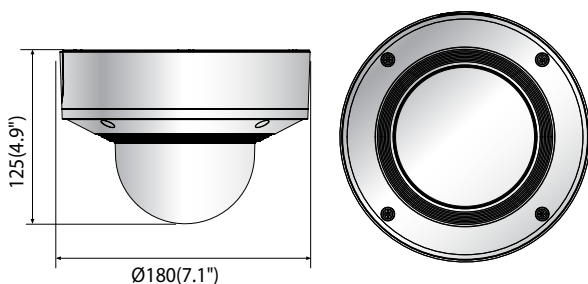

## Key Features

- Max. 2Megapixel & 5Megapixel resolution
- 0.015Lux@F1.4 (Color), 0Lux (B/W, IR LED on) (XNV-6081R)  
0.07Lux@F1.4 (Color), 0Lux (B/W, IR LED on) (XNV-8081R)
- Day & Night (ICR), WDR (150dB / 120dB)
- Hallway View, WiseStreamII Support
- Video & audio analytics, Audio playback
- DIS and shock detection with built-in gyro sensor
- Modular structure, PoE, 12VDC, 24VAC (Optional)
- IP66/IP67, IK10+, NEMA4X

## Dimensions

Unit : mm (inch)