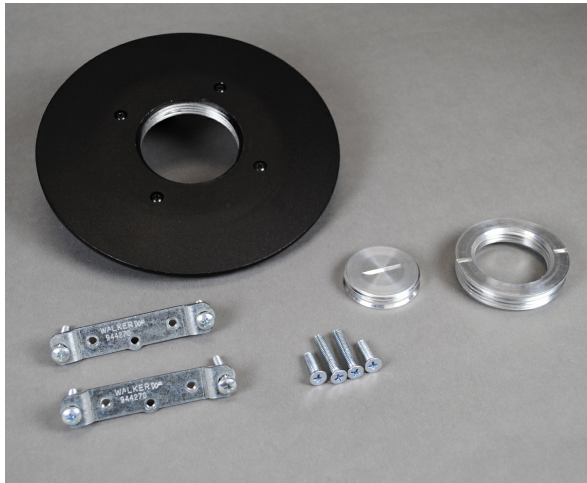

**Wiremold**  
**PSRC9 Series 2 (51mm) Flush Furniture Feed Fitting**  
Part No. PSRC9FF2TCBK

Unit complete with link straps, adapter plate and features concentric screw plugs that allow for 1 1/4" or 2" trade size conduit fitting connection.

### General Info

UPC Number	786564009054	Country Of Origin	Mexico
Product Line	Wiremold	Application Sector	Commercial
Construction	Assembled	Standard	cULus Listed Underfloor Raceway Fittings: File E11912, Guide RQXX Meets Articles 390 of NEC