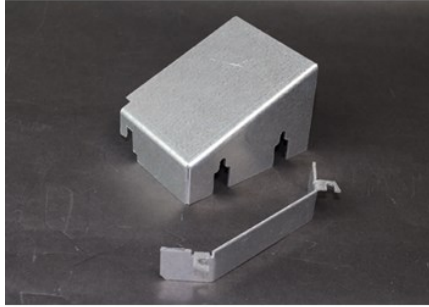

RFB4E SERIES BARRIER KIT

RFB4EKIT | [Wiremold](#)

FEATURES & BENEFITS

Barrier kit used to separate power and communication services in combination with a 6CFFTC Furniture Feed Cover (sold separately).

- This product meets the material restrictions of RoHS

SPECIFICATIONS

GENERAL INFO

Product Series: Resource RFB
Component Type: Plates & Accessories

LISTING AGENCIES/THIRD PARTY CERTIFICATIONS

RoHS: Yes