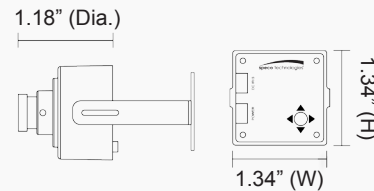

HD-TVI 2MP Intensifier® T Indoor Mini-Board Camera with True WDR

HTINT40T 3.6mm fixed lens, black housing

Features

- Sony CMOS Sensor, 2MP
- Full HD 1080p @ 30fps (over coax)
- True WDR functionality
- Superior low-light performance
- Amplify existing light with no distance limitation
- Full OSD operation through onboard control and UTC (TVI)
- With presets for different scenarios
- Additional analog output for 960H
- 12VDC voltage operation
- 5 year warranty

Specifications

Image Sensor	Sony CMOS Sensor, 2MP
Resolution.....	1920 x 1080
Minimum Illumination.....	0.01 lux
Effective Pixels	1985 (H) x 1105 (V)
Total Pixels	2001 (H) x 1121 (V)
TV System.....	NTSC
Scanning System.....	Progressive
S/N Ratio	More than 50dB
Frame rate.....	Max 50P/60P
Video Output	1.0Vp-p / 75 ohms
Lens.....	Manual
Electronic Shutter Speed.....	Auto / Manual (1/60 sec. - 1/60,000 sec.) / Flicker
WDR.....	On (Low / Middle / High) / Off
Digital WDR.....	On (Low / Middle / High) / Off
Day/Night.....	Color / BW / Auto / Ext
White Balance	Auto / Auto Ext / AWC – SET / Manual
Brightness.....	0 - 20 (level adjustable)

AGC.....	0 - 20 (level adjustable)
Sense-Up.....	x2 ~ x32
Motion Tracking	On / Off
Motion Detection.....	On / Off (4 zones)
Privacy.....	On / Off (16 zones)
Mirror / V-Flip.....	On / Off
Sharpness	0 - 20 (level adjustable)
Lens Shading Compensation	On / Off
3DNR.....	Off / Low / Middle / High
Defog.....	On (Auto / Manual) / Off
DIS.....	On / Off
Power Supply	12VDC power supply (power supply not included)
Power Consumption	12VDC, 100mA
Operating Temperature.....	-4° F – 140° F
Dimensions.....	1.34" (W) x 1.34" (H) x 1.18" (Dia.)
Weight	10.56 oz.