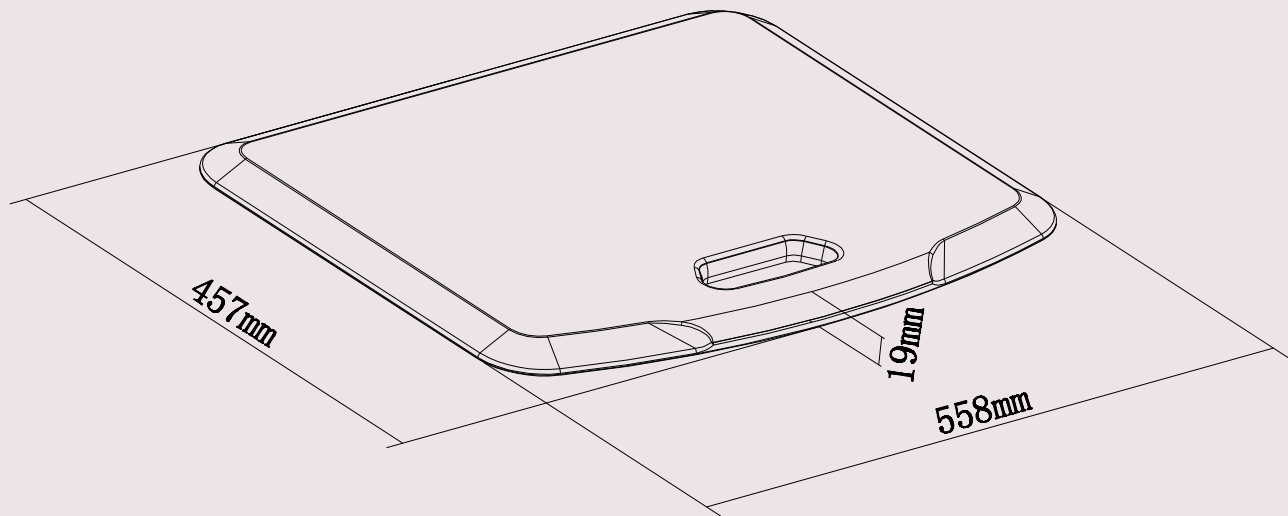

EZMAT2218

Anti-Fatigue Portable Standing Mat

www.amer.com / www.amermounts.com

sales@amer.com
1-800-262-9703

Specifications subject to change without notice. Errors and omissions excepted. All trademarks are properties of their respective owners.

Revision 1.01