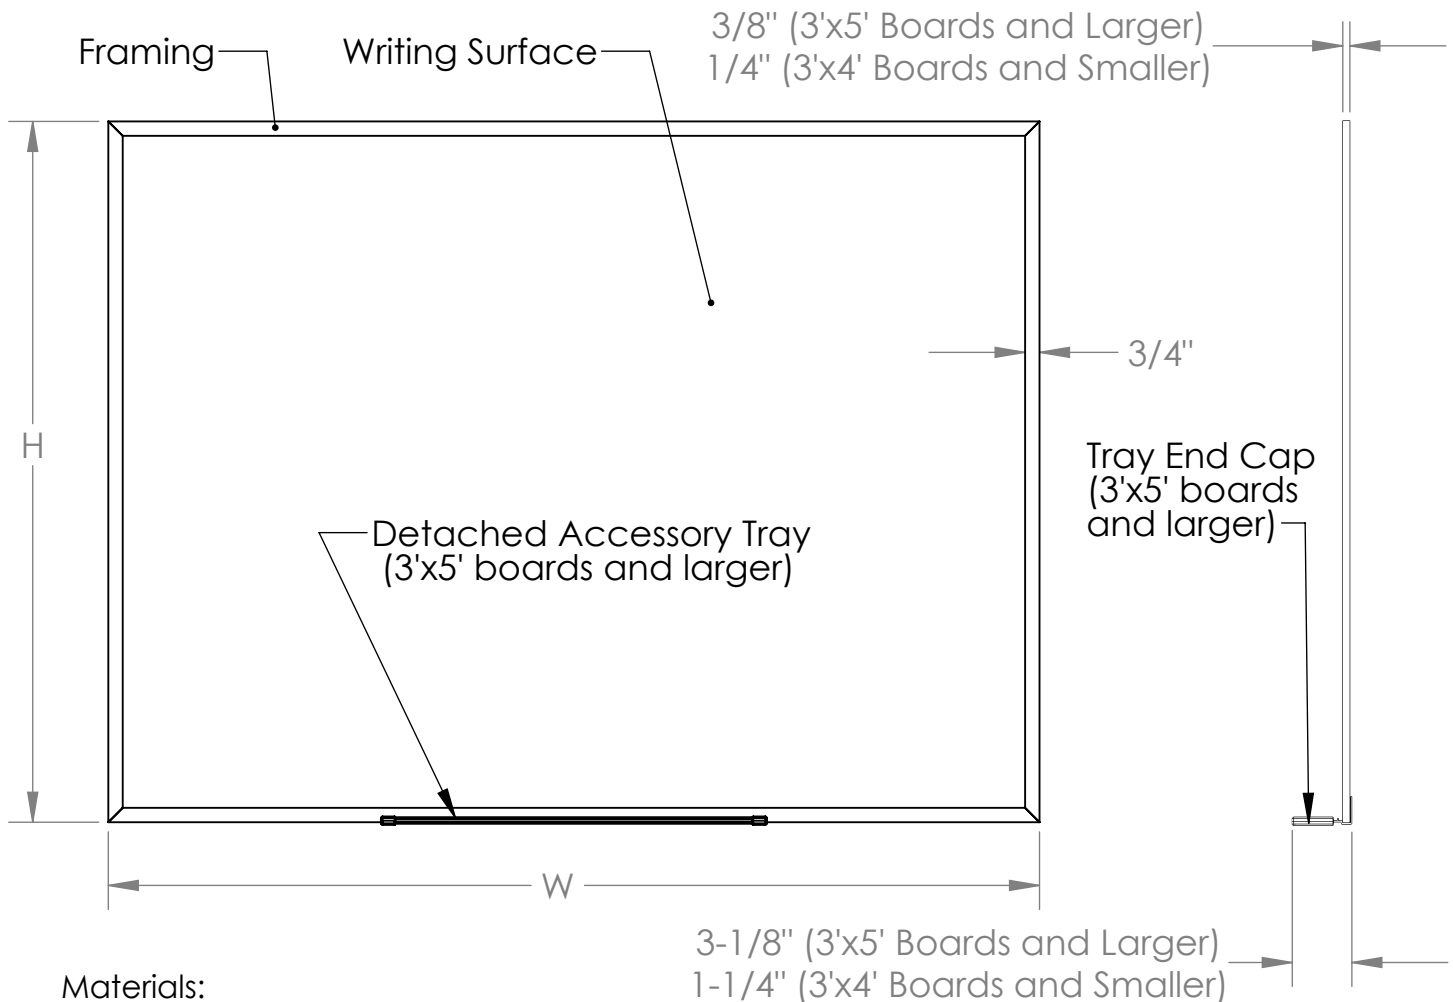

M2 Series

Aluminum Framed Acrylate WhiteBoards

Materials:

- Framing and Detached Accessory Trays: Satin anodized aluminum extrusion
- Writing Surface:
 - 3'x4' boards and smaller - acrylate applied to 1/8" thick tempered hardboard
 - 3'x5' boards and larger - acrylate applied to 1/4" thick tempered hardboard
- Detached Accessory Tray End Caps (3'x5' boards and larger): Gray thermoplastic.

Features:

- Board hangers are included.
- An eraser and a black marker are included with each 3' X 5' and larger boards.
- Available in (10) sizes: 18"H x 24"W, 2'H x 3'W, 30"H x 40"W, 3'H x 4'W, 4'H x 4'W, 4'H x 5'W, 4'H x 6'W, 4'H x 8'W, or 4'H x 12'W *
- The board is guaranteed for 10 years

Notes:

- Wall mounting fasteners are not included.
- Indoor use only.
- * 2 piece board shipped as 1 piece.