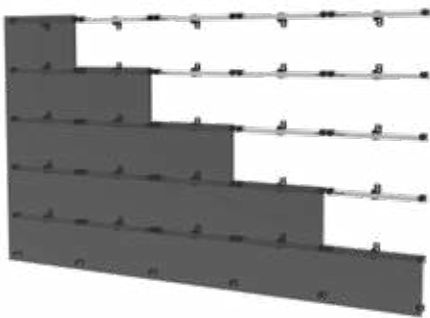

KITTED Universal dvLED Mounting System

DS-LEDUNV Models