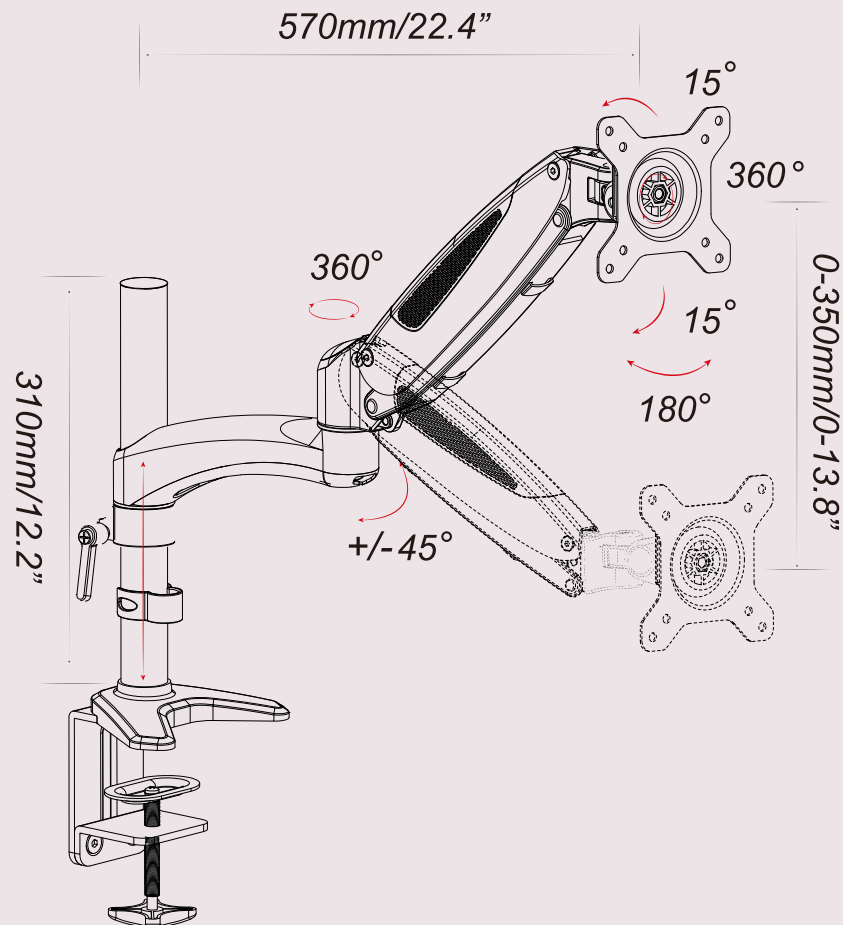

HYDRA1HD

Single Monitor Mount With Articulating Arm

HYDRA1HD

www.amer.com / www.amermounts.com

sales@amer.com
1-800-262-9703

Specifications subject to change without notice. Errors and omissions excepted. All trademarks are properties of their respective owners.

Revision 1.01