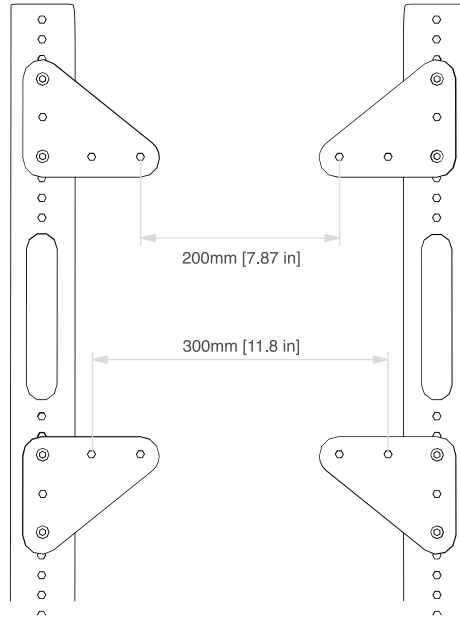

## Add VESA 200, 300, 500, and 600 Support

Want to use Heckler AV Cart or Heckler TV Stand, but your display does not have a VESA 400x400 mounting pattern? No problem.

These strong, simple adapters do the trick. With these adapters you can mount displays with horizontal and vertical mounting holes spacing of 200, 300, 500, and 600 millimeters.

## Mounting Hole Pattern

For VESA 300 & 200 Displays

## Mounting Hole Pattern

For VESA 500 & 600 Displays

# VESA ADAPTER KIT

H497

for Heckler AV Cart & TV Stand

---

<b>Specifications</b>	<b>Price</b>	\$69
	<b>SKU</b>	H497
	<b>Height</b>	4.625 inches
	<b>Width</b>	5.5 inches
	<b>Depth</b>	0.15 inches
	<b>Weight</b>	3.3 pounds
	<b>Warranty</b>	2 years