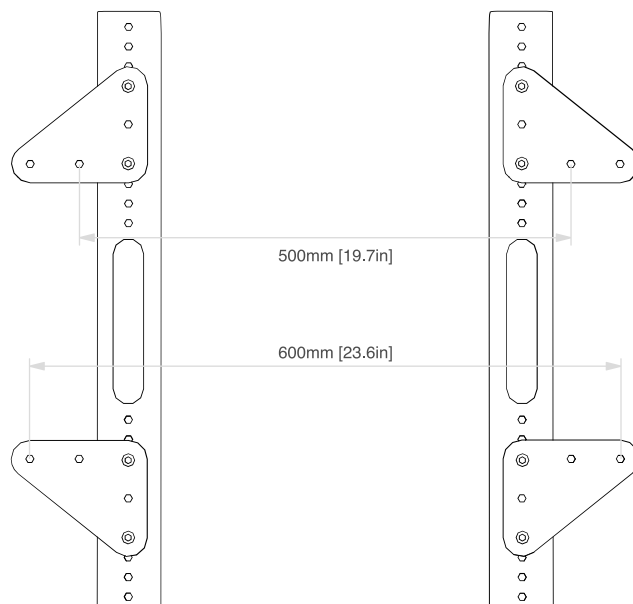

## Add VESA 200, 300, 500, and 600 Support

Want to use Heckler AV Cart or Heckler TV Stand, but your display does not have a VESA 400x400 mounting pattern? No problem.

These strong, simple adapters do the trick. With these adapters you can mount displays with horizontal and vertical mounting holes spacing of 200, 300, 500, and 600 millimeters.

## Mounting Hole Pattern

For VESA 300 & 200 Displays

## Mounting Hole Pattern

For VESA 500 & 600 Displays

# VESA ADAPTER KIT

H497

for Heckler AV Cart & TV Stand

---

<b>Specifications</b>	<b>Price</b>	\$69
	<b>SKU</b>	H497
	<b>Height</b>	4.625 inches
	<b>Width</b>	5.5 inches
	<b>Depth</b>	0.15 inches
	<b>Weight</b>	3.3 pounds
	<b>Warranty</b>	2 years