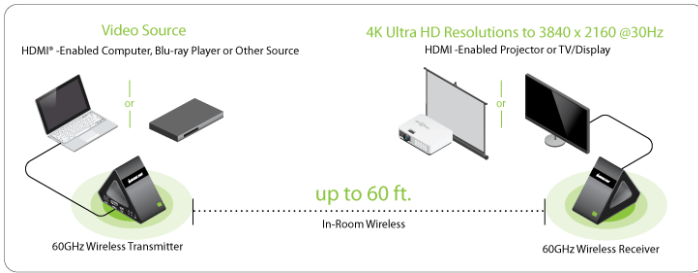

GW4K30GH60

Ultra-Fast 60GHz Wireless 4K UHD Video Extender

- Wirelessly send 4K UHD video from one HDMI source to one HDMI TV/Projector
- Extends signals up to 60 Ft. line-of-sight
- Uncompressed audio and video at near-zero latency - ideal for gaming and streaming
- Resolutions up to 3840 x 2160 @30Hz
- Minimal interference with existing Wi-Fi devices via 60GHz wireless frequency

4K Ultra HD Without Wires

The Ultra-Fast 60GHz Wireless 4K UHD Video Extender (GW4K30GH60) is an ultra-high-performance wireless AV solution that enables you to transmit 4K Ultra High Definition video and high-quality digital 7.1 surround sound audio from an HDMI source over distances up to 60 feet with near-zero latency.

Enjoy Flexible TV or Projector Placement

Eliminate the time and expense required to run costly, unsightly cable. Enjoy the flexibility to place your video source and display equipment wherever it is most convenient in the same large room, such as in a home theater or conference room.

- Wirelessly send 4K UHD video from one HDMI source to one HDMI TV/Projector
- Extends signals up to 60 Ft. line-of-sight
- Uncompressed audio and video at near-zero latency - ideal for gaming and streaming
- Resolutions up to 3840 x 2160 @30Hz
- Minimal interference with existing Wi-Fi devices via 60GHz wireless frequency
- Support 7.1 surround sound audio, Dolby® True HD and DTS-HD® Master audio format
- Plug-n-Play - Transmitter and receiver come pre-paired from factory
- Dedicated closed wireless system - Requires no Wi-Fi network
- Advanced wireless technology speeds to 18 Gbps
- LED status lights for source/display connections and wireless link
- Supports dual power option via USB or included AC adapter
- Compact mountable design for easy placement
- HDMI 2.0 & HDCP 2.2 compliant
- Supports 4K UHD High Dynamic Range (HDR) TVs and content