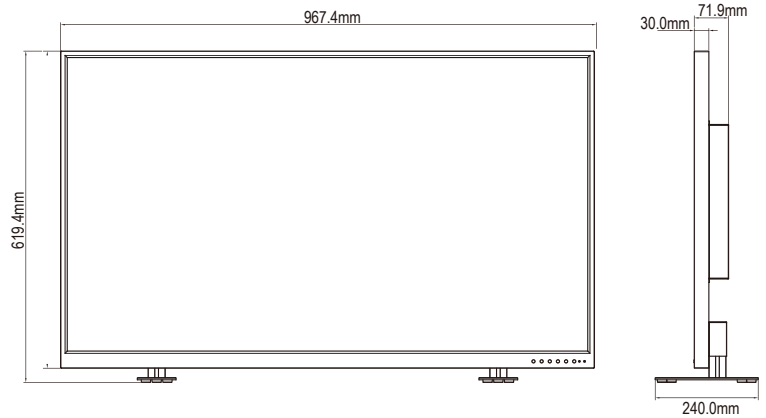

DIMENSIONS