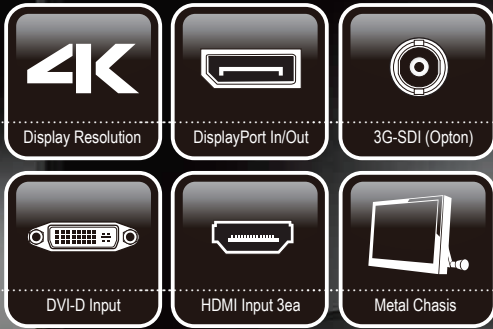

4K UHD **LED**

4K ULTRA Hi-DEFINITION
PROFESSIONAL MONITOR

4K43DHDN BUILT TO RUN 24 X 7 X 365 CONTINUOUSLY

OVERVIEW

Our newly developed 42.51 inch professional monitor features a full 4K 3840 x 2160 resolution. These monitors accept 4K signals at the multiple and various interfaces: DisplayPort / 60p, HDMI 60p. There is also optional SDI signal support.

FEATURES

- » High Contrast 3840 x 2160 Resolution Panel with LED Backlight
- » Anti-Reflection Front Coating
- » Full 60fps Frame Rate
- » Multi-Input Interface: Display Port, HDMI, DVI, VGA, SDI(Option)
- » Aspect Ratio: Auto / Full / 4:3 / 5:4 / 1:1
- » Dynamic Contrast: ON / OFF
- » Wide Viewing Angle
- » 3D De-interlace
- » Gamma Selection
- » Industrial Grade Metal Cabinet