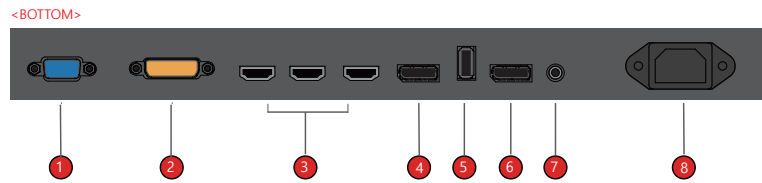

SPECIFICATIONS

4K43DHDN	
Display	
Screen Size	42.51 Inch
Max. Resolution	3840 x 2160
Pixel Pitch	0.2451 x 0.2451mm
Brightness	350cd/m²
Contrast Ratio	1000 : 1
Aspect Ratio	16 : 9
Viewing Angle (H/V)	178° / 178°
Display Color	1.07 Billion
Response Time	< 8ms
Video System	NTSC / PAL
Interface	
Display Port In/ Out	1 / 1
HDMI Input	3
DVI In	1
VGA In	1
3G-SDI In / Out	Option
Audio Out (3.5 Ø stereo)	1
Transmitter	
Remote Control	Yes
Audio	
Built-in Speakers	Yes (1W x 2)
Features	
Multi Display Function	PIP / PBP
Filter Type	3D Comb Filter
Deinterlacing	Yes
Noise Reduction Control (NR)	Yes
Aspect Ratio	Yes (Full, 4:3, 5:4, 1:1)
Dynamic Contrast	Yes (On / Off)
Gamma Selection	Yes
General	
Outline Dimension (W x H x D)	967.4 x 619.4 x 240.0mm (38.08" x 24.38" x 9.44")
Net Weight	18.0kg (39.68 lbs)
Material / Color	Metal / Black
Desk Top Stand	Foot Type
Part / Labor	3 Years Parts & Labor
Consumption	< 61W
Electrical Ratings	AC100 ~ 240V(50/60Hz)
Operating Temperature	0° ~ 40° C / 32° ~ 104° F
Storage Temperature	-20° ~ 60° C / -4° ~ 140° F
Mounts	
VESA™ Mount Size	300 x 300mm
Wall	WB-31, WB-S3763, WB-2642
Ceiling	CMK-01

INTERFACE