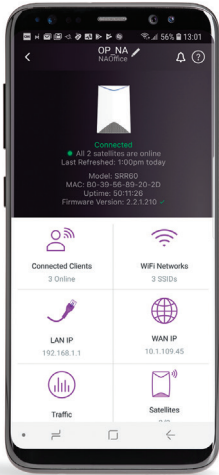

Orbi Pro Router SRR60

Orbi Pro Desktop Satellite SRS60

Orbi Outdoor Satellite RBS50Y

Orbi Pro Ceiling Satellite SRC60

Features

Orbi Pro mesh WiFi systems comprise of a router and several satellites that work together to cover a potentially large area with great high performance WiFi. This router already has a WiFi access point but can easily be matched with desktop, outdoor and ceiling mounted satellites to expand its coverage area.

Better WiFi for Business. Everywhere.

Wire-free Installation

No need to run cables. When adding a Satellite to the Orbi Pro Router, it automatically connects through the powerful wireless backhaul.

Blazing Fast 3-Gigabit AC WiFi

Reliable and high-performance AC3000 WiFi for up to 2,500 sq ft with optimized simultaneous connections for up to 40 users (MU-MIMO).

Separate Guest User Access

Orbi Pro comes with 3 predefined networks with traffic isolation for network owner/administrator, employees and customers. And includes a customizable guest portal.

Location Flexibility

New industrial design for desktop, wall or ceiling placement.

Orbi Pro Deployment

Easy Set-up & Configuration with NETGEAR Insight™ App²

Use the NETGEAR Insight app to setup and manage your Orbi Pro WiFi system. Available on Google Play and Apple App Store.