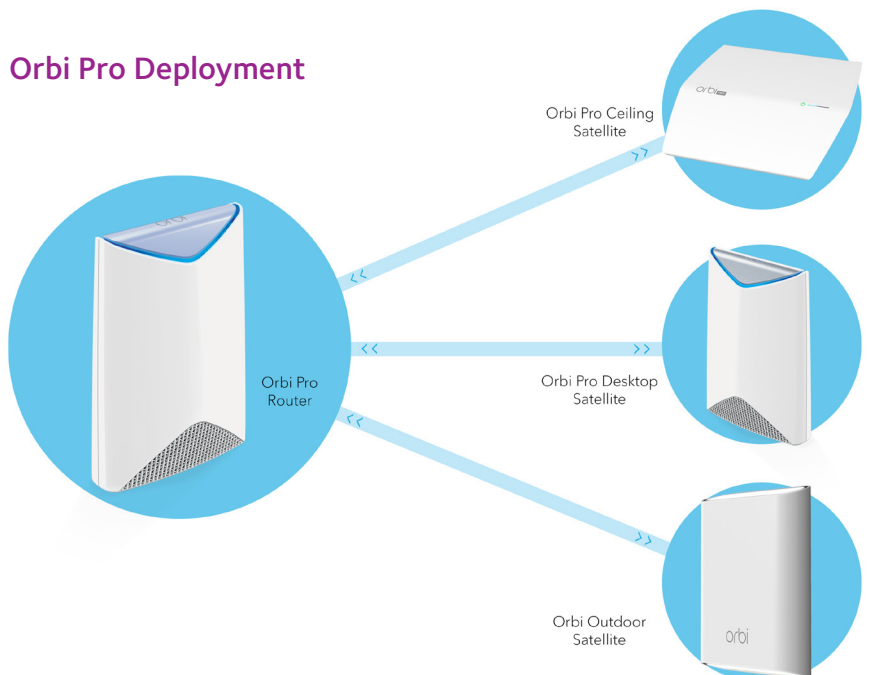

Orbi Pro Router SRR60

Orbi Pro Desktop Satellite SRS60

Orbi Outdoor Satellite RBS50Y

Orbi Pro Ceiling Satellite SRC60

Features

Orbi Pro mesh WiFi systems comprise of a router and several satellites that work together to cover a potentially large area with great high performance WiFi. This router already has a WiFi access point but can easily be matched with desktop, outdoor and ceiling mounted satellites to expand its coverage area.

Better WiFi for Business. Everywhere.

Wire-free Installation

No need to run cables. When adding a Satellite to the Orbi Pro Router, it automatically connects through the powerful wireless backhaul.

Blazing Fast 3-Gigabit AC WiFi

Reliable and high-performance AC3000 WiFi for up to 2,500 sq ft with optimized simultaneous connections for up to 40 users (MU-MIMO).

Separate Guest User Access

Orbi Pro comes with 3 predefined networks with traffic isolation for network owner/administrator, employees and customers. And includes a customizable guest portal.

Location Flexibility

New industrial design for desktop, wall or ceiling placement.

Orbi Pro Deployment

Easy Set-up & Configuration with NETGEAR Insight™ App²

Use the NETGEAR Insight app to setup and manage your Orbi Pro WiFi system. Available on Google Play and Apple App Store.