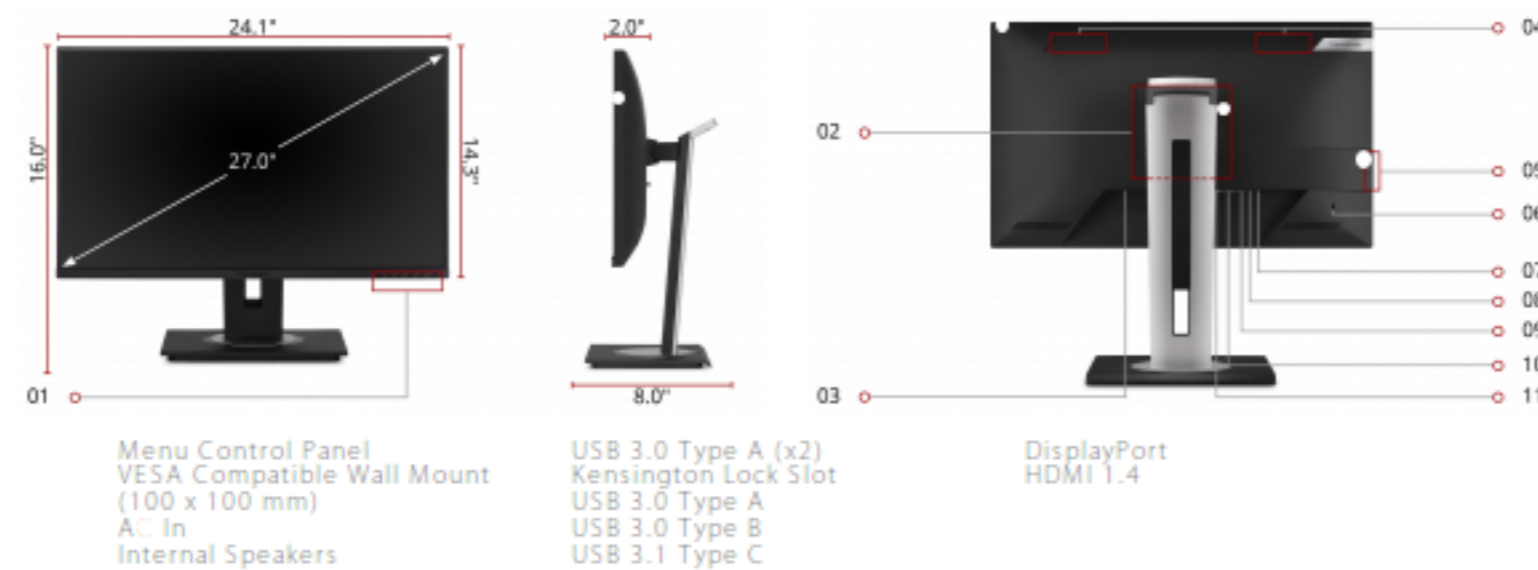

Key Features

SuperClear IPS | Seamless Viewing Experience | A More Comfortable Workspace | Environmentally Friendly Packaging | Convenient & Versatile Stand

Product Description

Designed for the modern day office, the ViewSonic® VG2755-2K monitor delivers an efficient end-to-end enterprise experience. USB 3.1 Type-C connectivity provides charging power, data, video, and audio over a single connector for convenience and reduced cable clutter. SuperClear® IPS panel technology delivers wide-angle viewing and incredibly vivid colors, while 3-sided thin bezel design provides a seamless viewing experience for multi-monitor setups. For enhanced productivity, an advanced ergonomic design offers a wide range of customizable adjustments for maximum comfort including pivot, swivel, height adjustment, and tilt. With the ability to tilt an impressive 40-degrees, this 27" monitor is ideal for users who prefer to work while standing up, as well as for those who like to use their screen for group discussions. Along with USB 3.1 Type-C, additional connectivity options include HDMI, DisplayPort, and USB 3.0. This monitor is also shipped in eco-friendly biodegradable packaging, along with an easy-to-install quick release stand that makes for simple out-of-the-box setup. The quick release stand also includes an integrated client mount and cable management features.

27"
DISPLAY

IPS
PANEL

2560 x 1440
RESOLUTION

Contact Sales

- call: 888.881.8781
- email: salesinfo@viewsonic.com
- visit: viewsonic.com

Display:

Display Size (in.):	27
Viewable Area (in.):	27
Panel Type:	IPS
Resolution:	2560 x 1440
Resolution Type:	1440p
Static Contrast Ratio:	1,000:1
Dynamic Contrast Ratio:	80,000,000:1
Light Source:	WLED
Brightness:	250 cd/m2
Colors:	16.7M
Color Space Support:	True 8 bit
Aspect Ratio:	16:9
Response Time (Typical GTG):	15ms
Response Time (GTG w/OD):	5ms
Viewing Angles:	178° horizontal, 178° vertical
Backlight Life (Hours):	30,000
Panel Surface:	Anti-glare, Hard coating (3H)