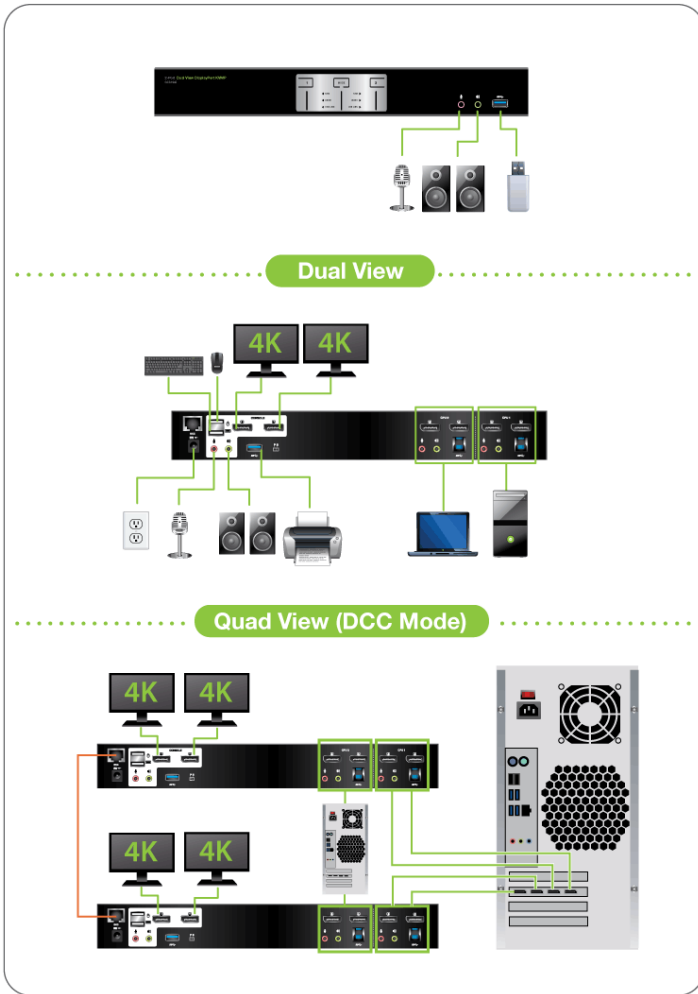

Requirements

Package Contents

- **Console**
- 2 x DisplayPort compatible monitors
- Standard 104 key wired USB keyboard
- Standard 2 or 3-button wired USB mouse
- Microphone and speakers (optional)
- **Computer**
- 2 x DisplayPort ports
- Type-A USB port
- Audio ports (optional)

- 1 x 2-Port 4K Dual View DisplayPort KVMP Switch with USB 3.0 Hub and Audio
- 4 x DisplayPort Cables
- 2 x USB 3.0 Cables
- 2 x Audio Cable Set
- 1 x Power Adapter
- 1 x Manual

*Use with video adapter may change performance