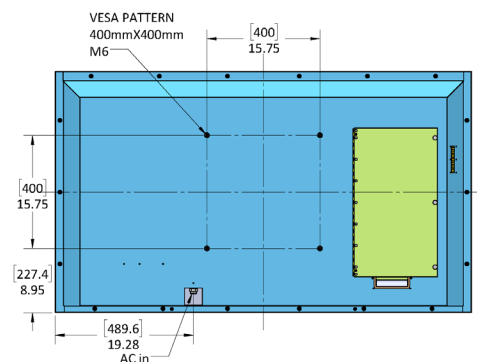

Specifications

SunBriteTV Model SB-V-65-4KHDR

LCD Screen	65-inch diagonal Color Active Matrix TFT LED LCD
Resolution	3840 x 2160 UHD 4k HDR
Aspect Ratio	16:9
Backlight Brightness - Surface Luminance, white	400 nits (cd/m2)
Contrast Ratio	4000:1
Frame Rate	60hz
H/V Viewing Angle	178° by 178°
Response Time	8 milliseconds
TV formats	2160p*, 1080p, 1080i, 720p, 720i, 480p, 480i * using HDMI only
Input Connectors:	
RF	Antenna/CATV (NTSC/ATSC/QAM) x1
HDMI	HDMI Input x3 (Supports HDMI 1.4, HDMI 2.0, HDCP 1.4 & HDCP 2.2) (ARC on HDMI2)
Video Composite	Composite Video x1, L/R Audio Inputs x1
Video Component	YPbPr plus Stereo Audio x1
RGB	VGA DB15hd (up to 1920 x 1080)
Control Set	Discrete IR Control, Concealed rear IR receiver, IP Control
Audio Out	Tos-Link Optical audio (Fixed) Analog 3.5mm (variable)
Speakers	20 Watt downfiring internal speakers or optional speaker bar (not included)
Exterior	Powder-coated aluminum
Colors	Black only
Input Power	100-240 VAC, 50-60 Hz 2.8A Max (205 watts/1.8a@120v)
Operating Temp.	-24° to 104° F. (0° to 40° C.)
Non-op. Temp.	-24° to 140° F. (-31° to 60° C.)
Accessories Included	Weatherproof remote control with battery
TV Dimensions	58" W x 33.6" H x 3.5" D 1473mm W x 838mm H x 89mm D
TV Weight	69 lbs.(31.3 kgs)
Shipping Weight	90 lbs. (40.8 kgs)
Residential Warranty	1 year
Commercial Warranty	1 year
Vesa Mount Pattern	400mm x 400mm