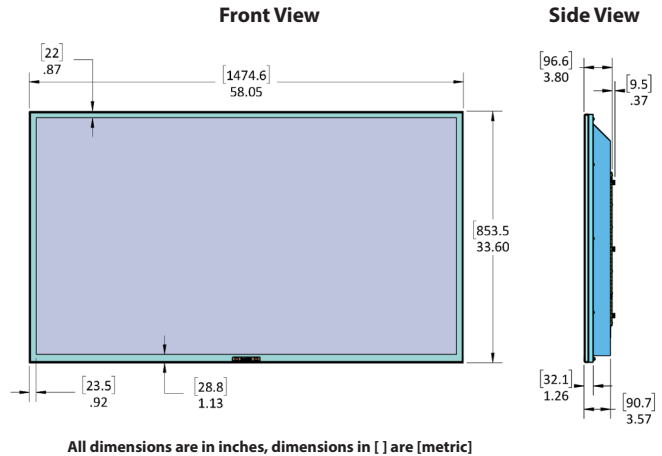

Specifications

SunBriteTV Model SB-V-65-4KHDR

LCD Screen	65-inch diagonal Color Active Matrix TFT LED LCD
Resolution	3840 x 2160 UHD 4k HDR
Aspect Ratio	16:9
Backlight Brightness - Surface Luminance, white	400 nits (cd/m2)
Contrast Ratio	4000:1
Frame Rate	60hz
H/V Viewing Angle	178° by 178°
Response Time	8 milliseconds
TV formats	2160p*, 1080p, 1080i, 720p, 720i, 480p, 480i * using HDMI only
Input Connectors:	
RF	Antenna/CATV (NTSC/ATSC/QAM) x1
HDMI	HDMI Input x3 (Supports HDMI 1.4, HDMI 2.0, HDCP 1.4 & HDCP 2.2) (ARC on HDMI2)
Video Composite	Composite Video x1, L/R Audio Inputs x1
Video Component	YPbPr plus Stereo Audio x1
RGB	VGA DB15hd (up to 1920 x 1080)
Control Set	Discrete IR Control, Concealed rear IR receiver, IP Control
Audio Out	Tos-Link Optical audio (Fixed) Analog 3.5mm (variable)
Speakers	20 Watt downfiring internal speakers or optional speaker bar (not included)
Exterior	Powder-coated aluminum
Colors	Black only
Input Power	100-240 VAC, 50-60 Hz 2.8A Max (205 watts/1.8a@120v)
Operating Temp.	-24° to 104° F. (0° to 40° C.)
Non-op. Temp.	-24° to 140° F. (-31° to 60° C.)
Accessories Included	Weatherproof remote control with battery
TV Dimensions	58" W x 33.6" H x 3.5" D 1473mm W x 838mm H x 89mm D
TV Weight	69 lbs.(31.3 kgs)
Shipping Weight	90 lbs. (40.8 kgs)
Residential Warranty	1 year
Commercial Warranty	1 year
Vesa Mount Pattern	400mm x 400mm