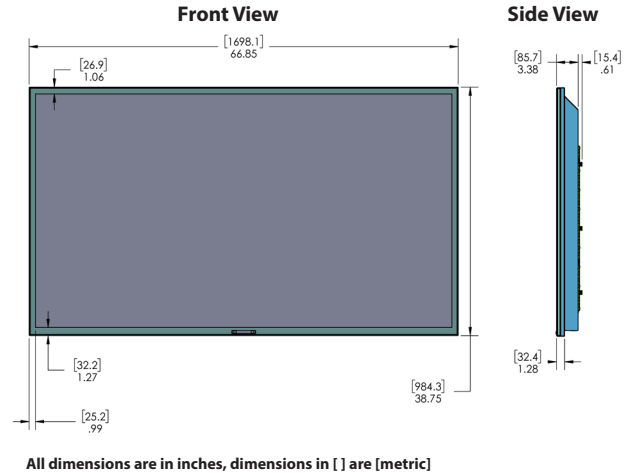

Specifications

SunBriteTV Model SB-V-75-4KHDR

LCD Screen	75-inch diagonal Color Active Matrix TFT LED LCD
Resolution	3840 x 2160 UHD 4k HDR
Aspect Ratio	16:9
Backlight Brightness - Surface Luminance, white	400 nits (cd/m2)
Contrast Ratio	4000:1
Frame Rate	60hz
H/V Viewing Angle	178° by 178°
Response Time	8 milliseconds
TV formats	2160p*,1080p, 1080i, 720p, 720i, 480p, 480i * using HDMI only
Input Connectors:	
RF	Antenna/CATV (NTSC/ATSC/QAM) x1
HDMI	HDMI Input x3 (Supports HDMI 1.4, HDMI 2.0, HDCP 1.4 & HDCP 2.2) (ARC on HDMI2)
Video Composite	Composite Video x1, L/R Audio Inputs x1
Video Component	YPbPr plus Stereo Audio x1
RGB	VGA DB15hd (up to 1920 x 1080)
Control Set	Discrete IR Control, Concealed rear IR receiver, IP Control
Audio Out	Tos-Link Optical audio (Fixed) Analog 3.5mm (variable)
Speakers	20 Watt downfiring internal speakers or optional speaker bar (not included)
Exterior	Powder-coated aluminum
Colors	Black only
Input Power	100-240 VAC, 50-60 Hz 2.8A Max (266 watts/2.3a@120v)
Operating Temp.	-24° to 104° F. (0° to 40° C.)
Non-op. Temp.	-24° to 140° F. (-31° to 60° C.)
Accessories Included	Weatherproof remote control with battery
TV Dimensions	66.8" W x 38.7" H x 3.3" D 1698mm W x 984mm H x 85mm D
TV Weight	96 lbs.(43.5 kgs)
Shipping Weight	
Residential Warranty	1 year
Commercial Warranty	1 year
Vesa Mount Pattern	400mm x 400mm

09/17/2018

Specifications are subject to change.