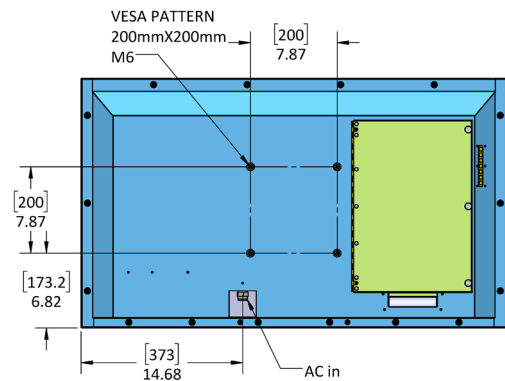

Specifications

SunBriteTV Model SB-V-43-4KHDR

LCD Screen	43-inch diagonal Color Active Matrix TFT LED LCD
Resolution	3840 x 2160 UHD 4k HDR
Aspect Ratio	16:9
Backlight Brightness - Surface Luminance, white	400 nits (cd/m2)
Contrast Ratio	4000:1
Frame Rate	60hz
H/V Viewing Angle	178° by 178°
Response Time	8 milliseconds
TV formats	2160p*, 1080p, 1080i, 720p, 720i, 480p, 480i * using HDMI only
Input Connectors:	
RF	Antenna/CATV (NTSC/ATSC/QAM) x1
HDMI	HDMI Input x3 (Supports HDMI 1.4, HDMI 2.0, HDCP 1.4 & HDCP 2.2) (ARC on HDMI2)
Video Composite	Composite Video x1, L/R Audio Inputs x1
Video Component	YPbPr plus Stereo Audio x1
RGB	VGA DB15hd (up to 1920 x 1080)
Control Set	Discrete IR Control, Concealed rear IR receiver, IP Control
Audio Out	Tos-Link Optical audio (Fixed) Analog 3.5mm (variable)
Speakers	20 Watt downfiring internal speakers or optional speaker bar (not included)
Exterior	Powder-coated aluminum
Colors	Black only
Input Power	100-240 VAC, 50-60 Hz 2.8A Max (75 watts/.7a@120v)
Operating Temp.	-24° to 104° F. (0° to 40° C.)
Non-op. Temp.	-24° to 140° F. (-31° to 60° C.)
Accessories Included	Weatherproof remote control with battery
TV Dimensions	39" W x 23" H x 3.4" D 991mm W x 584mm H x 86mm D
TV Weight	30 lbs.(13.6 kgs)
Shipping Weight	40 lbs. (18.14 kgs)
Residential Warranty	1 year
Commercial Warranty	1 year
Vesa Mount Pattern	200mm x 200mm