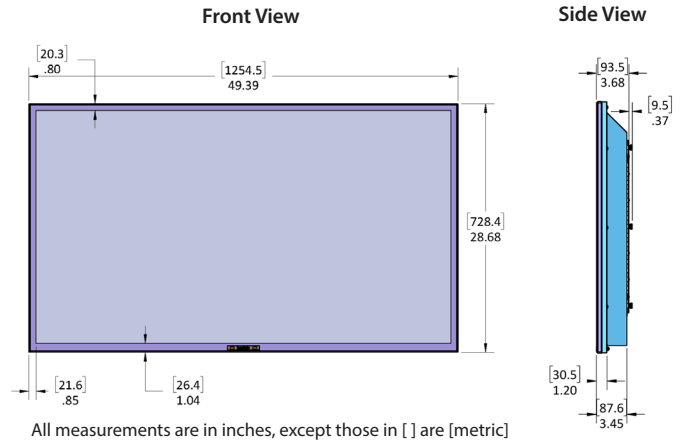

Specifications

SunBriteTV Model SB-V-55-4KHDR

LCD Screen	55-inch diagonal Color Active Matrix TFT LED LCD
Resolution	3840 x 2160 UHD 4k HDR
Aspect Ratio	16:9
Backlight Brightness - Surface Luminance, white	400 nits (cd/m2)
Contrast Ratio	4000:1
Frame Rate	60hz
H/V Viewing Angle	178° by 178°
Response Time	8 milliseconds
TV formats	2160p*, 1080p, 1080i, 720p, 720i, 480p, 480i * using HDMI only
Input Connectors:	
RF	Antenna/CATV (NTSC/ATSC/QAM) x1
HDMI	HDMI Input x3 (Supports HDMI 1.4, HDMI 2.0, HDCP 1.4 & HDCP 2.2) (ARC on HDMI2)
Video Composite	Composite Video x1, L/R Audio Inputs x1
Video Component	YPbPr plus Stereo Audio x1
RGB	VGA DB15hd (up to 1920 x 1080)
Control Set	Discrete IR Control, Concealed rear IR receiver, IP Control
Audio Out	Tos-Link Optical audio (Fixed) Analog 3.5mm (variable)
Speakers	20 Watt downfiring internal speakers or optional speaker bar (not included)
Exterior	Powder-coated aluminum
Colors	Black only
Input Power	100-240 VAC, 50-60 Hz 2.8A Max (125 watts/1.0a@120v)
Operating Temp.	-24° to 104° F. (0° to 40° C.)
Non-op. Temp.	-24° to 140° F. (-31° to 60° C.)
Accessories Included	Weatherproof remote control with battery
TV Dimensions	49.4" W x 28.6" H x 3.4" D 1254mm W x 726mm H x 86mm D
TV Weight	47 lbs.(21.3 kgs)
Shipping Weight	63 lbs. (28.5 kgs)
Residential Warranty	1 year
Commercial Warranty	1 year
Vesa Mount Pattern	400mm x 400mm

09/17/2018

Specifications are subject to change.