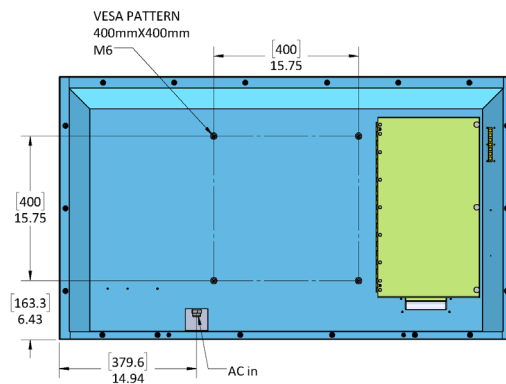

Specifications

SunBriteTV Model SB-V-55-4KHDR

LCD Screen	55-inch diagonal Color Active Matrix TFT LED LCD
Resolution	3840 x 2160 UHD 4k HDR
Aspect Ratio	16:9
Backlight Brightness - Surface Luminance, white	400 nits (cd/m2)
Contrast Ratio	4000:1
Frame Rate	60hz
H/V Viewing Angle	178° by 178°
Response Time	8 milliseconds
TV formats	2160p*, 1080p, 1080i, 720p, 720i, 480p, 480i * using HDMI only
Input Connectors:	
RF	Antenna/CATV (NTSC/ATSC/QAM) x1
HDMI	HDMI Input x3 (Supports HDMI 1.4, HDMI 2.0, HDCP 1.4 & HDCP 2.2) (ARC on HDMI2)
Video Composite	Composite Video x1, L/R Audio Inputs x1
Video Component	YPbPr plus Stereo Audio x1
RGB	VGA DB15hd (up to 1920 x 1080)
Control Set	Discrete IR Control, Concealed rear IR receiver, IP Control
Audio Out	Tos-Link Optical audio (Fixed) Analog 3.5mm (variable)
Speakers	20 Watt downfiring internal speakers or optional speaker bar (not included)
Exterior	Powder-coated aluminum
Colors	Black only
Input Power	100-240 VAC, 50-60 Hz 2.8A Max (125 watts/1.0a@120v)
Operating Temp.	-24° to 104° F. (0° to 40° C.)
Non-op. Temp.	-24° to 140° F. (-31° to 60° C.)
Accessories Included	Weatherproof remote control with battery
TV Dimensions	49.4" W x 28.6" H x 3.4" D 1254mm W x 726mm H x 86mm D
TV Weight	47 lbs.(21.3 kgs)
Shipping Weight	63 lbs. (28.5 kgs)
Residential Warranty	1 year
Commercial Warranty	1 year
Vesa Mount Pattern	400mm x 400mm