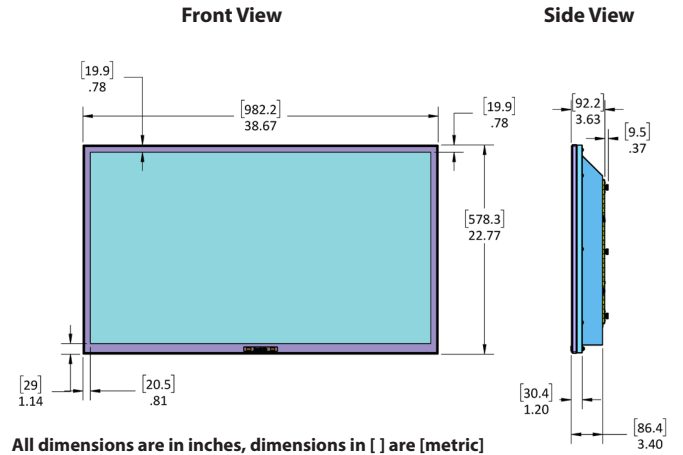

Specifications

SunBriteTV Model SB-V-55-4KHDR

LCD Screen	55-inch diagonal Color Active Matrix TFT LED LCD
Resolution	3840 x 2160 UHD 4k HDR
Aspect Ratio	16:9
Backlight Brightness - Surface Luminance, white	400 nits (cd/m2)
Contrast Ratio	4000:1
Frame Rate	60hz
H/V Viewing Angle	178° by 178°
Response Time	8 milliseconds
TV formats	2160p*, 1080p, 1080i, 720p, 720i, 480p, 480i * using HDMI only
Input Connectors:	
RF	Antenna/CATV (NTSC/ATSC/QAM) x1
HDMI	HDMI Input x3 (Supports HDMI 1.4, HDMI 2.0, HDCP 1.4 & HDCP 2.2) (ARC on HDMI2)
Video Composite	Composite Video x1, L/R Audio Inputs x1
Video Component	YPbPr plus Stereo Audio x1
RGB	VGA DB15hd (up to 1920 x 1080)
Control Set	Discrete IR Control, Concealed rear IR receiver, IP Control
Audio Out	Tos-Link Optical audio (Fixed) Analog 3.5mm (variable)
Speakers	20 Watt downfiring internal speakers or optional speaker bar (not included)
Exterior	Powder-coated aluminum
Colors	Black only
Input Power	100-240 VAC, 50-60 Hz 2.8A Max (125 watts/1.0a@120v)
Operating Temp.	-24° to 104° F. (0° to 40° C.)
Non-op. Temp.	-24° to 140° F. (-31° to 60° C.)
Accessories Included	Weatherproof remote control with battery
TV Dimensions	49.4" W x 28.6" H x 3.4" D 1254mm W x 726mm H x 86mm D
TV Weight	47 lbs.(21.3 kgs)
Shipping Weight	63 lbs. (28.5 kgs)
Residential Warranty	1 year
Commercial Warranty	1 year
Vesa Mount Pattern	400mm x 400mm