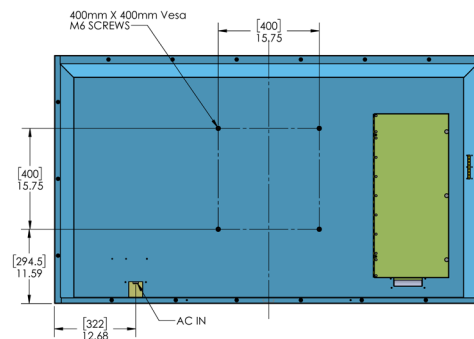

Specifications

SunBriteTV Model SB-V-75-4KHDR

LCD Screen	75-inch diagonal Color Active Matrix TFT LED LCD
Resolution	3840 x 2160 UHD 4k HDR
Aspect Ratio	16:9
Backlight Brightness - Surface Luminance, white	400 nits (cd/m2)
Contrast Ratio	4000:1
Frame Rate	60hz
H/V Viewing Angle	178° by 178°
Response Time	8 milliseconds
TV formats	2160p*,1080p, 1080i, 720p, 720i, 480p, 480i * using HDMI only
Input Connectors:	
RF	Antenna/CATV (NTSC/ATSC/QAM) x1
HDMI	HDMI Input x3 (Supports HDMI 1.4, HDMI 2.0, HDCP 1.4 & HDCP 2.2) (ARC on HDMI2)
Video Composite	Composite Video x1, L/R Audio Inputs x1
Video Component	YPbPr plus Stereo Audio x1
RGB	VGA DB15hd (up to 1920 x 1080)
Control Set	Discrete IR Control, Concealed rear IR receiver, IP Control
Audio Out	Tos-Link Optical audio (Fixed) Analog 3.5mm (variable)
Speakers	20 Watt downfiring internal speakers or optional speaker bar (not included)
Exterior	Powder-coated aluminum
Colors	Black only
Input Power	100-240 VAC, 50-60 Hz 2.8A Max (266 watts/2.3a@120v)
Operating Temp.	-24° to 104° F. (0° to 40° C.)
Non-op. Temp.	-24° to 140° F. (-31° to 60° C.)
Accessories Included	Weatherproof remote control with battery
TV Dimensions	66.8" W x 38.7" H x 3.3" D 1698mm W x 984mm H x 85mm D
TV Weight	96 lbs.(43.5 kgs)
Shipping Weight	
Residential Warranty	1 year
Commercial Warranty	1 year
Vesa Mount Pattern	400mm x 400mm

09/17/2018

Specifications are subject to change.