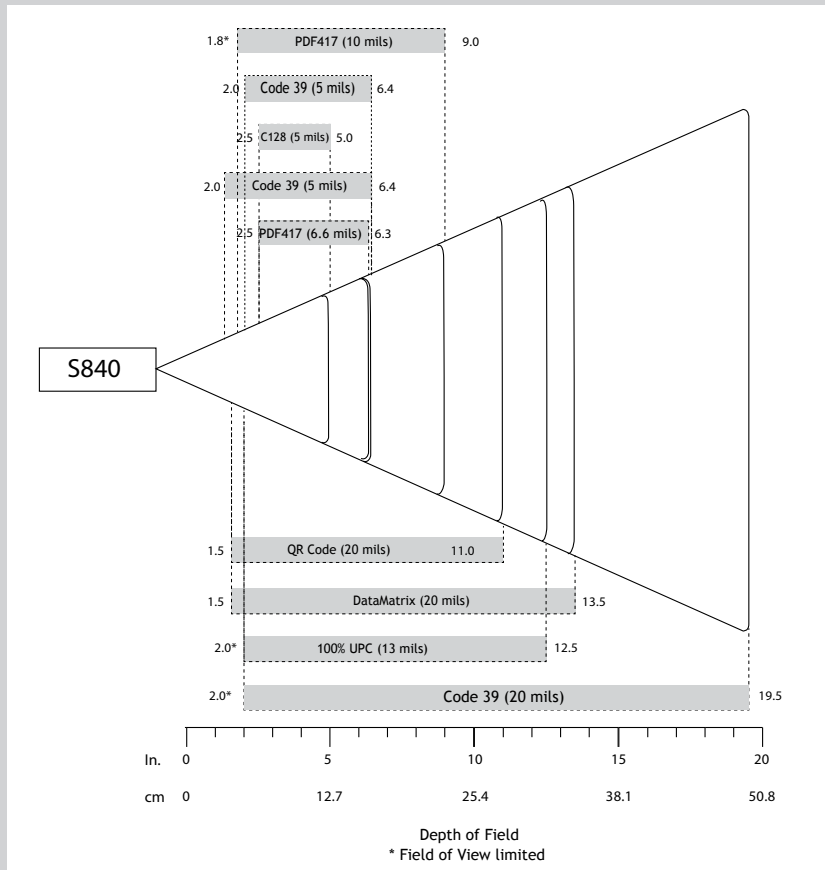

## Thin, Small & Light - Great for one-handed solutions

The Socket Mobile S840 is a fast-scanning 2D imager barcode scanner with Bluetooth<sup>®</sup> wireless technology. Small, thin and easy to use, the scanner is optimized for attaching to mobile devices, enabling one-handed operation. The S840 can scan barcodes printed on labels or displayed on device screens. It reads the most popular 2D/1D barcodes and is perfect for retail point of sale, inventory management, sales order entry, field service, and other mobile business applications. Approximately the same size as a credit card, measuring less than ½ inch (1.27cm) thick and weighing less than two ounces, the S840 is one of the smallest and lightest barcode scanners available in the market today. The S840 slips neatly into your pocket and fits comfortably in the palm of your hand when attached to a smartphone. Compatible with all applications in previous Socket Mobile scanners without software changes.

Reading Distance:

3.8 to 49.5 cm (1.5 to 19.5 in.) Depends on barcode size, symbology, label media, Narrow and Wide ratio, scan angle

Decode Ranges

	Near	Far
5 mil Code 39	2.0 in/5.1 cm	6.4 in/16.2 cm
5 mil Code 128	2.5 in/6.3 cm	5.0 in/12.7 cm
6.6 mil PDF417	2.5 in/6.3 cm	6.3 in/16.0 cm
10 mil PDF417	1.8 in/4.5 cm*	9.0 in/22.8 cm
13 mil 100% UPC	2.0 in/5.0 cm*	12.5 in/31.7 cm
20 mil Code 29	2.0 in/5.0 cm*	19.5 in/49.5 cm
20 mil Data Matrix	1.5 in/3.8 cm	13.5 in/34.3 cm
20 mil QR Code	1.5 in/3.8 cm	11.0 in/27.9 cm