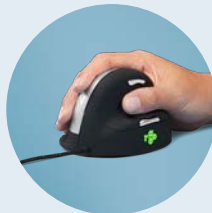

R-Go HE mouse assortment

R-Go HE Break

R-Go HE Basic

	Small (S)	Medium (M)	Large (L)	Medium (M)
Wired	Right •	RGOHE	RGOHELA	•
	Left •	RGOHELE	RGOHELELA	•
Wireless	Right	RGOHBRSWLBL ⁽¹⁾	RGOHEWL ⁽¹⁾	RGOHELAWL ⁽¹⁾
	Left •		RGOHEWLL ⁽¹⁾	RGOHEBAMRWL ⁽¹⁾

⁽¹⁾ Bluetooth 5.0