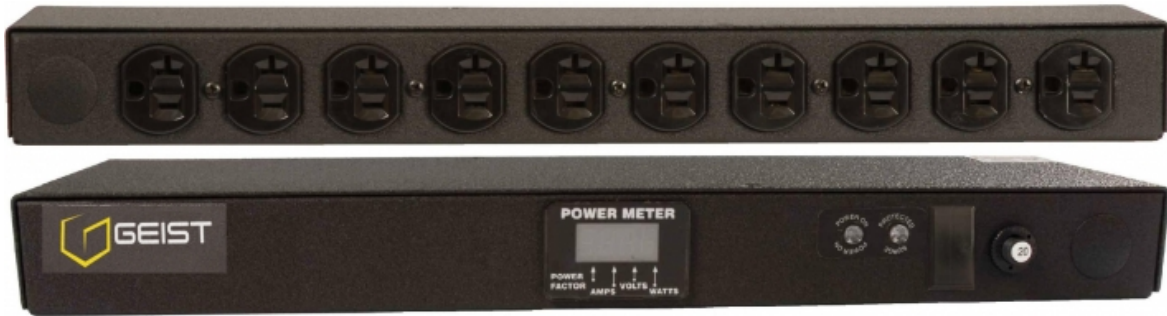

14171

Model Number: SPFCN104-1025TL
Category: Metered
Sub Category: Surge
Power Configuration: 20A, 120V, 1.9kW
Physical Configuration: 19in / 483mm, Horizontal

Description: 14171 is a surge-protected PDU equipped with a local power meter displaying real-time power metrics. This metered PDU is ideal for environments lacking facility-level surge suppression or for applications requiring additional protection.

Product Summary: 14171 - Metered, Surge, 20A, 120V, Horizontal, (10) NEMA 5-20R, breakered, 10 ft power cord with L5-20P, Power - Local (A, V, W, PF)
 Digital RMS Scrolling Power Meter +/- 2% Accuracy with Full Scale 60Hz sine wave input. Black Powder Coat.

Monitoring: Power - Local (A, V, W, PF)
 Digital RMS Scrolling Power Meter +/- 2% Accuracy with Full Scale 60Hz sine wave input

Plug Form:

L5-20P

Receptacle:

NEMA 5-20R
(Quantity: 10)

Chassis Colors Options: