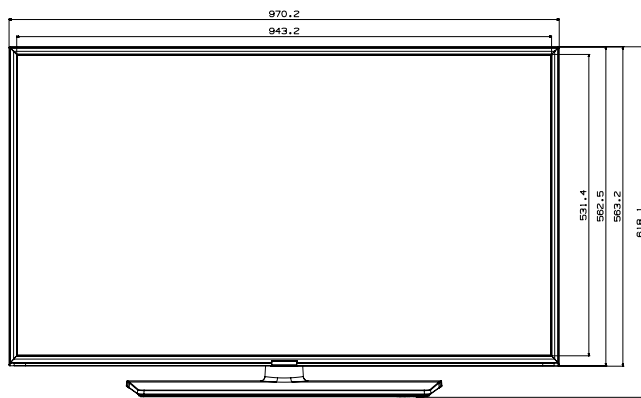

Specifications

HG43AJ690UK

Connectors

1. USB(5V 0.5A)	12. RJP
2. USB (HDD 5V 1A)	13. VARIABLE AUDIO OUT
3. DIGITAL AUDIO OUT(OPTICAL)	14. VOL-CTRL
4. HDMI IN 3(ARC)	
5. HDMI IN 2	
6. HDMI IN 1	
7. LAN	
8. AV IN	
9. COMPONENT IN	
10. ANT IN	
11. DATA