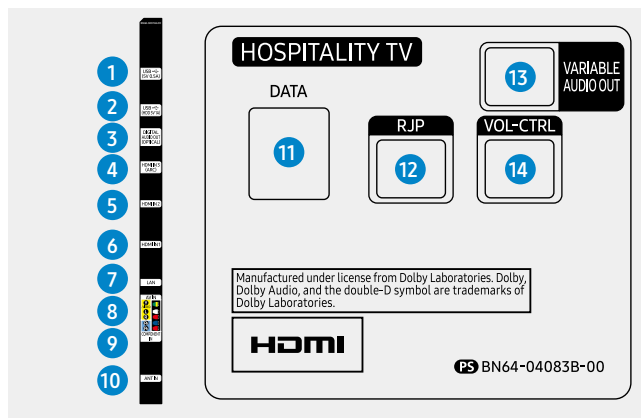

Specifications

HG43AJ690UK

Connectors

1. USB(5V 0.5A)	12. RJP
2. USB (HDD 5V 1A)	13. VARIABLE AUDIO OUT
3. DIGITAL AUDIO OUT(OPTICAL)	14. VOL-CTRL
4. HDMI IN 3(ARC)	
5. HDMI IN 2	
6. HDMI IN 1	
7. LAN	
8. AV IN	
9. COMPONENT IN	
10. ANT IN	
11. DATA