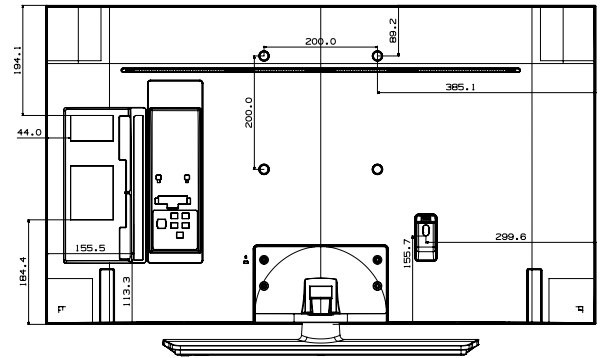

Specifications

HG43AJ690UK

Connectors

1. USB(5V 0.5A)	12. RJP
2. USB (HDD 5V 1A)	13. VARIABLE AUDIO OUT
3. DIGITAL AUDIO OUT(OPTICAL)	14. VOL-CTRL
4. HDMI IN 3(ARC)	
5. HDMI IN 2	
6. HDMI IN 1	
7. LAN	
8. AV IN	
9. COMPONENT IN	
10. ANT IN	
11. DATA