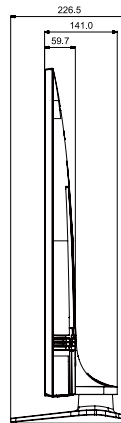

HG49AJ690UK, HG49AJ690UG

Connectors

1. USB(5V 0.5A)	12. RJP
2. USB (HDD 5V 1A)	13. VARIABLE AUDIO OUT
3. DIGITAL AUDIO OUT(OPTICAL)	14. VOL-CTRL
4. HDMI IN 3(ARC)	
5. HDMI IN 2	
6. HDMI IN 1	
7. LAN	
8. AV IN	
9. COMPONENT IN	
10. ANT IN	
11. DATA