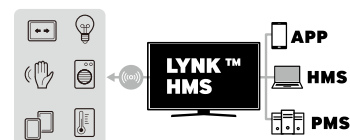

Convenient and Thorough Room Management

LYNK HMS delivers pleasant and memorable guest experience in a more cost-efficient manner. Hotel operators can streamline content delivery property-wide while also managing heat and air activity based on room occupancy.