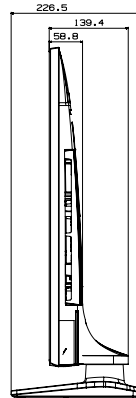

Specifications

HG43AJ690UK

Connectors

1. USB(5V 0.5A)	12. RJP
2. USB (HDD 5V 1A)	13. VARIABLE AUDIO OUT
3. DIGITAL AUDIO OUT(OPTICAL)	14. VOL-CTRL
4. HDMI IN 3(ARC)	
5. HDMI IN 2	
6. HDMI IN 1	
7. LAN	
8. AV IN	
9. COMPONENT IN	
10. ANT IN	
11. DATA