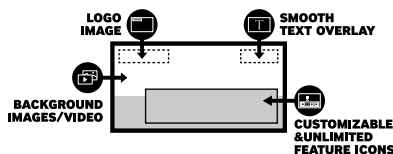

A Tailored Home Menu

Each Samsung hospitality display includes an intuitive, customizable home menu that streamlines content exchange between hotels and guests. Content managers can easily incorporate images, logos and feature icons specific to guest needs, and which reinforce special offers and hotel branding