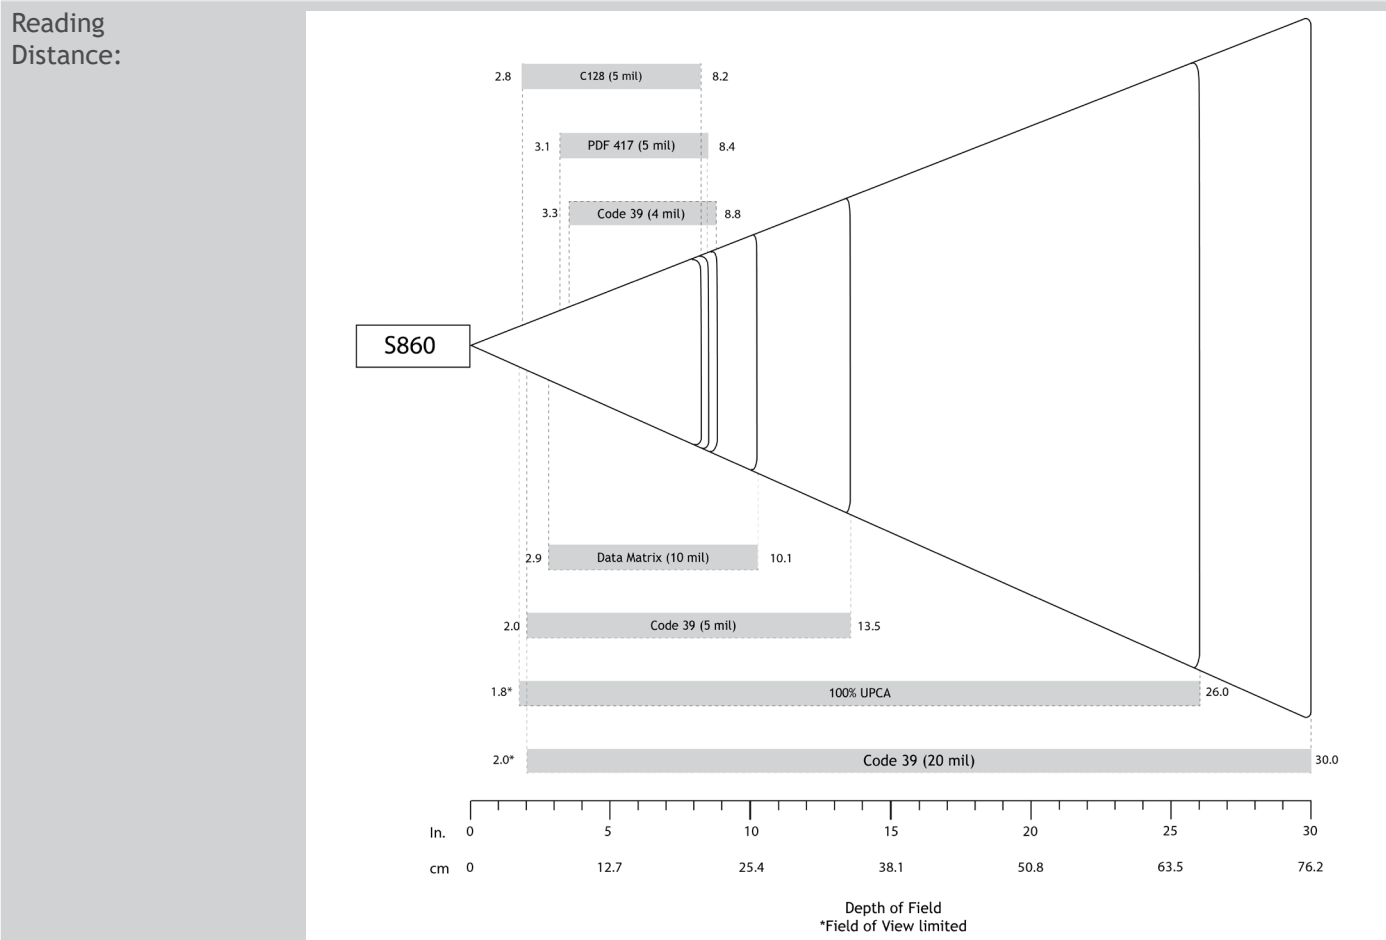

Technology: 2D/1D Barcode Imager & OCR character reader
 Light Source Aimer: Hyper red 660 NM (nanometer) LED 6/0 NM LED

SCANNING PERFORMANCE

Default Barcode Symbologies: 1D Symbologies: Codabar, Code 39, Code 93, Code 128, EAN-13/JAN, EAN-8/JAN, GS1 Databar, GS1 Databar Expanded, GS1 Databar Limited, GS1-128, Interleaved 2 of 5, ISBT 128, UPC A, UPC EO
 2D Symbologies: Aztec, Data Matrix, Maxicode, Micro PDF417, PDF417
 Postal Codes: Australia Post
 OCR Type Face: OCR Passport - 2 lines

Scan Angle: Horizontal: 42° Vertical: 28°

Sensor Resolution: 1280 x 800 pixels

Print Contrast: Down to 25%

4.6 to 76.2 cm (1.8 to 30.0 in.) Depends on barcode size, symbology, label media, ratio, scan angle