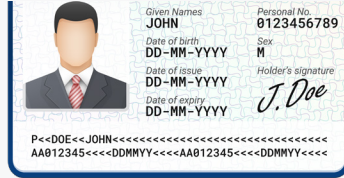

SOCKETSCAN® S860

2D/1D Imager

Passport Reader

OCR-A / OCR-B / MICR E13B

Thin, Small & Light 2D/1D Scanner & Passport Reader - Great for one-handed solutions

The Socket Mobile S860 is a fast-scanning 2D/1D imager barcode scanner and passport reader with Bluetooth® wireless technology. The scanner virtually captures any 1D/2D barcodes in milliseconds. Small, thin and easy to use, the scanner is optimized for attaching to mobile devices, enabling one-handed operation. Merchants can scan barcodes of products and the passports of consumers with one scanner. Scanning barcodes printed on labels or displayed on device screens, it reads all the most popular 2D barcodes and MRZ/passports, perfect for the travel industry retail point of sale, inventory management, sales order entry, field service, and other mobile business applications. Approximately the same size as a credit card, measuring less than ½ inch (1.27cm) thick and weighing less than two ounces, the S860 is one of the smallest and lightest barcode scanners and passport readers available in the market today. The S860 slips neatly into your pocket and fits comfortably in the palm of your hand when attached to a smartphone or other mobile device.