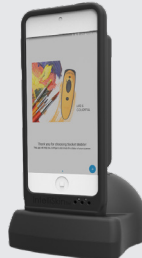

DuraCase & Charging Dock
Apple® iPod touch® for 5th/6th generation
Samsung J3/J5
Samsung Galaxy S7

DuraCase Charging Dock