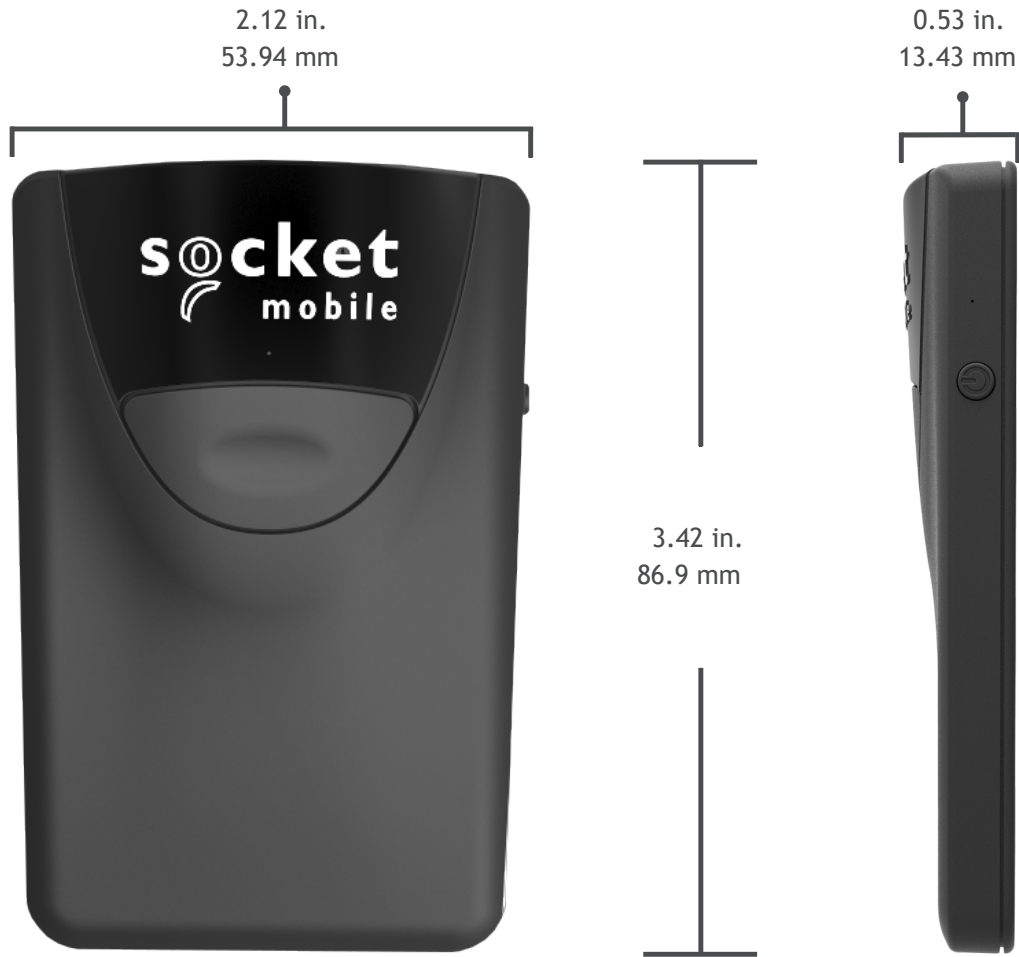

Weight Mass:
1.7 oz
47.5 g