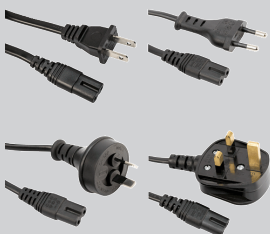

DuraCase Charging Dock

Holster

DuraCase 6 Multi-Bay Charger

DuraCase 6 Multi-Bay Charger
AC Power Cord

Klip Cases
iPhone SE/5/5s
iPhone 5c
iPod touch(5th generation)
Samsung Galaxy S4

Wrist Strap or Lanyard