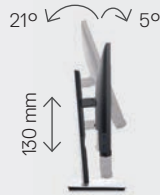

Dimensions (with stand)

Height (Compressed ~ Extended)	394.3 mm ~524.3 mm; 15.52" ~20.64"
Width	609.9 mm (24.01")
Depth	185.0 mm (7.28")

Weight

Weight (panel only - for VESA mount)	4.35 kg (9.59 lb)
Weight (with stand)	6.67 kg (14.70 lb)
Weight (with packaging)	9.05kg (19.95 lb)

What's in the box?

Components

- Monitor with stand

Cables

- DisplayPort cable
- USB 3.0 upstream cable
- Power cable

Documentation

- Quick Setup Guide
- Drivers and documentation media
- Safety and regulatory information

Adjustability and connectivity

DELL 27 MONITOR | P2719H

Easily adjust the panel to your preferred viewing position.

Back view -
Cable management slot

Tilt and height adjustable

Pivot

Swivel

Connectivity