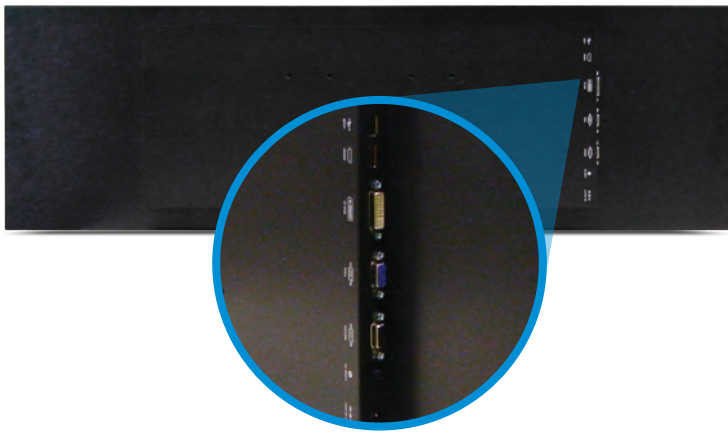

SPECIFICATIONS

DISPLAY	S37AE-OV-400G
Screen Size	37"
Resolution	1920 x 540
Backlight	LED
Aspect Ratio	16 : 4
Color	16.7 M
Response Time	8ms
Brightness	700cd/m ²
Display Area (mm)	904.32 x 254.34
Contrast Ratio	4000 : 1

HUMIDITY	
Operating	20% ~ 80%
Storage	10% ~ 90%

DIMENSIONS (WxHxD)	
Inches (in)	36.5 x 11.1 x 2.2
Millimeter (mm)	927.7 x 281.5 x 55.8

WEIGHT	
Net Weight	21.1 lbs (9.6 kg)

VESA™	
Mount Holes (mm)	100 x 100 / 200 x 100

Specifications subject to change without any notice

INPUT INTERFACE

DIMENSION

Unit: Inch