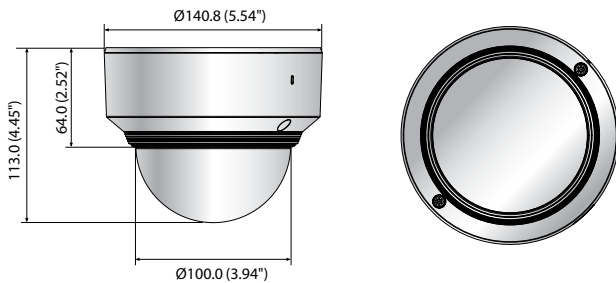

Dimensions

Unit : mm (inch)