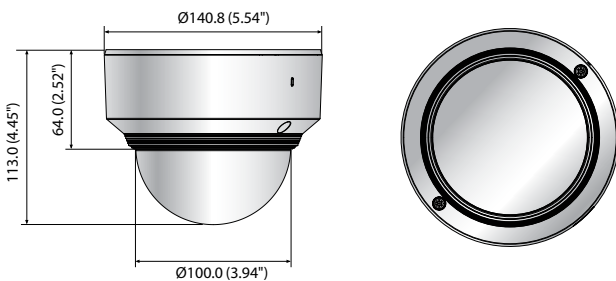

Dimensions

Unit : mm (inch)