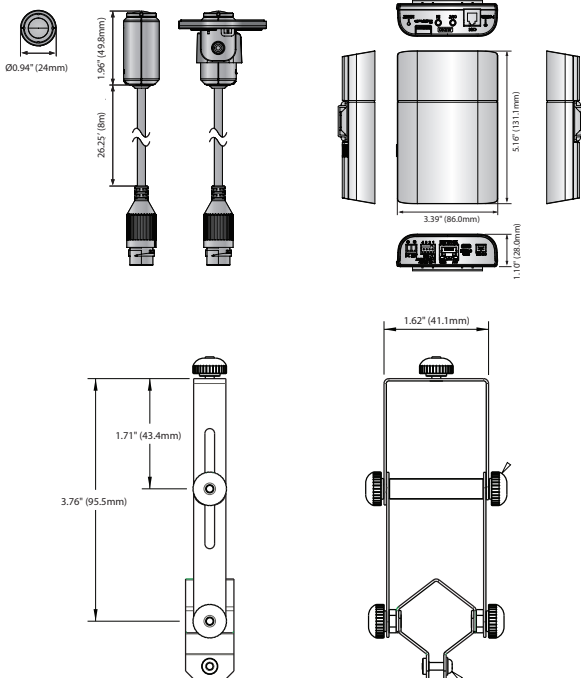

Dimensions

Unit: inch (mm)

XNB-H6241A	
VIDEO	
Imaging Device	1/2.8" 2M CMOS
Total Pixels	1,945(H) x 1,109(V) 2.16M
Effective Pixels	1,945(H) x 1,097(V) 2.13M
Scanning System	Progressive Scan
Min. Illumination	Color : 0.45Lux (F2.0) B/W : 0.45Lux (F2.0)
Video Output	CVBS : 1.0Vp-p / 75Ω composite, 720 x 480(N), 720 x 576(P) for installation USB : Micro USB type B, 1280 x 720 for installation
LENS	
Focal length	2.4mm Fixed focal
Max. Aperture ratio	F2.0
Angular Field of View	H : 138° / V : 73° / D : 168°
Min. Object Distance	0.3m (0.98ft)
Mount Type	RJ-12 connected with main unit
OPERATIONAL	
Camera Title	Off / On (Displayed up to 85 characters) · W/W : English / Numeric / Special characters · China : English / Numeric / Special / Chinese characters · Common : Multi-line (Max 5), Color (Gray / Green / Red / Blue / Black / White), Transparency, Auto scale by resolution
Day & Night	Auto (Electrical) / Color / B/W
Backlight Compensation	Off / BLC / HLC / WDR
Wide Dynamic Range	120dB
Contrast Enhancement	SSDR (Off / On)
Digital Noise Reduction	SSNRV (2D + 3D Noise filter) (Off / On)
Digital Image Stabilization	Off / On
Defog	Off / Auto / Manual
Motion Detection	Off / On (8ea, 8 point polygonal zones), Handover Off / On (32ea, polygonal zones)
Privacy Masking	- Color : Gray / Green / Red / Blue / Black / White - Mosaic
Gain Control	Off / Low / Middle / High
White Balance	ATW / AWC / Manual / Indoor / Outdoor (included Mercury & Sodium)
Contrast	Level adjustment
LDC (Lens Distortion Correction)	Off / On (5 Levels with min / max)
Electronic Shutter Speed	Minimum / Maximum / Anti flicker (2 ~ 1/12,000sec)
Digital PTZ	24x, Digital PTZ (Preset, Group)
Flip / Mirror	Off / On, Hallway View : 90° / 270°
Video & Audio Analytics	Tampering, Loitering, Directional detection, Defocus detection, Fog & Dust detection, Virtual line, Enter/Exit, (Dis)Appear, Audio detection, Face detection, Motion detection, Digital auto tracking, People counting, Heatmap, Queue management
Alarm I/O	Input 1ea / Output 1ea
Alarm Triggers	Alarm Triggers Motion detection, Video & Audio analytics, Network disconnect
Alarm Events	File upload Via FTP, E-Mail, Notification via e-mail, Local storage (SD / SDHC / SDXC) or NAS recording at event triggers, External output, DPTZ preset
Pixel Counter	Support
NETWORK	
Ethernet	RJ-45 (10/100BASE-T)
Video Compression Format	H.265 / H.264 (MPEG-4 part 10/AVC) : Main / Baseline / High, MJPEG
Resolution	1920 x 1080, 1280 x 1024, 1280 x 960, 1280 x 720, 1024 x 768, 800 x 600, 800 x 448, 720 x 576, 720 x 480, 640 x 480, 640 x 360, 320 x 240
Max. Framerate	H.265 / H.264 : Max. 60fps at all resolutions, MJPEG : Max. 30fps
Smart Codec	Manual mode (Area-based : 5ea)
WiseStreamII	Support
Video Quality Adjustment	H.265 / H.264 / MJPEG : Target bitrate level control
Bitrate Control Method	H.265 / H.264 : CBR or VBR, MJPEG : VBR
Streaming Capability	Multiple streaming (Up to 10 profiles)
Audio In	Selectable (Mic in / Line in) Supply voltage : 2.5V DC (4mA), Input impedance : approx. 2K Ohm
Audio Out	Line out, Max output level : 1 Vrms
Audio Compression Format	G.711 u-law/G.726 Selectable, G.726 (ADPCM) 8KHz, G.711 8KHz G.726 : 16Kbps, 24Kbps, 32Kbps, 40Kbps, AAC-LC : 48Kbps at 16KHz
Audio Communication	Bi-directional (2-way)
IP	IPv4, IPv6
Protocol	TCP/IP, UDP/IP, RTP (UDP), RTP (TCP), RTCP, RTSP, NTP, HTTP, HTTPS, SSL, DHCP, PPPoE, FTP, SMTP, ICMP, IGMP, SNMPv1/v2c/v3 (MIB-2), ARP, DNS, DDNS, QoS, PIM-SM, UPnP, Bonjour
Security	HTTPS (SSL) Login authentication, Digest login authentication, IP address filtering, User access log, 802.1X Authentication (EAP-TLS, EAP-LEAP)
Streaming Method	Unicast / Multicast
Max. User Access	20 Users at Unicast Mode SD/SDHC/SDXC (256 GB)
Edge Storage	- Motion Images recorded in the SD/SDHC/SDXC memory card can be downloaded. NAS (Network Attached Storage), Local PC for instant recording
Application Programming Interface	ONVIF profile S/G, SUNAPI (HTTP API), Open Platform
Webpage Language	English, Korean, Chinese, French, Italian, Spanish, German, Japanese, Russian, Swedish, Portuguese, Czech, Polish, Turkish, Dutch, Hungarian, Greek
Web Viewer	Supported OS : Windows 7, 8.1, 10, Mac OS X 10.10, 10.11, 10.12 - Non-plugin Webviewer - Supported Browser : Google Chrome 61, MS Edge 40, Mozilla Firefox 56 (Window 64bit only) Apple Safari 10 (Mac OS X only) - Plug-in Webviewer - Supported Browser : MS Explore 11, Apple Safari 10 (Mac OS X only)
Central Management Software	Smart Viewer, SSM
ENVIRONMENTAL	
Operating Temperature / Humidity	-10°C ~ +55°C (+14°F ~ +131°F) / Less than 90% RH
Storage Temperature / Humidity	-30°C ~ +60°C (-22°F ~ +140°F) / Less than 90% RH
ELECTRICAL	
Input Voltage / Current	12V DC, PoE (IEEE802.3af, Class3)
Power Consumption	Max. 6.5W (12V DC), Max. 6W (PoE)
MECHANICAL	
Color / Material	Ivory
Dimensions (WxHxD)	131.1 x 28 x 86mm (5.16" x 1.10" x 3.39")
Weight	245g (0.54lb)