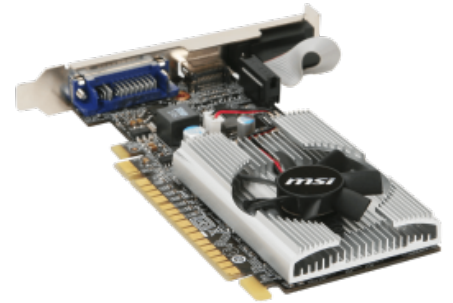

msi

GRAPHICS CARD
N210-MD1G/D3

SPECIFICATIONS

Graphics Processing Unit	GeForce 210
Interface	PCI Express x16 2.0
Boost / Base Core Clock	589
Memory Size (MB)	1024
Memory Type	DDR3
Memory Interface	64 bits
Memory Clock Speed (MHz)	1000
DVI Connectors	1
D-SUB Connectors	1
HDMI Connectors	1
HDCP Support	Y
RAMDAC speed (MHz)	400
DirectX Version Support	10.1
OpenGL Version Support	3.1
Card Dimension(mm)	145*84*18 mm
Card Weight (g)	□

FEATURES

▸ Core/Memory

589MHz Core
1GB GDDR3 1000MHz Memory

▸ Video Output Function

Dual-link DVI-I-Ix 1
D-Sub x 1
HDMI x 1

For more information check our [Product page](#)

This datasheet was generated on May 3 2018