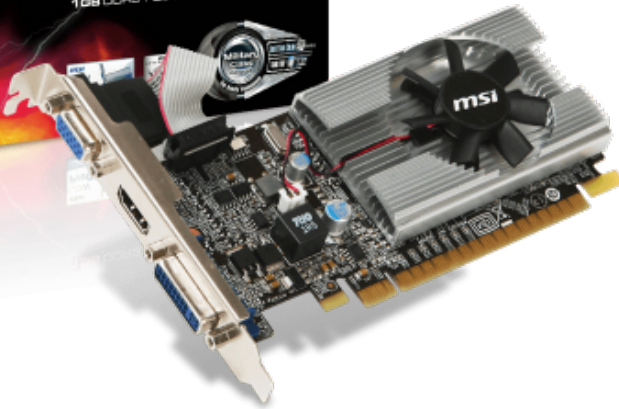

msi

GRAPHICS CARD
N210-MD1G/D3

SPECIFICATIONS

Graphics Processing Unit	GeForce 210
Interface	PCI Express x16 2.0
Boost / Base Core Clock	589
Memory Size (MB)	1024
Memory Type	DDR3
Memory Interface	64 bits
Memory Clock Speed (MHz)	1000
DVI Connectors	1
D-SUB Connectors	1
HDMI Connectors	1
HDCP Support	Y
RAMDAC speed (MHz)	400
DirectX Version Support	10.1
OpenGL Version Support	3.1
Card Dimension(mm)	145*84*18 mm
Card Weight (g)	□

FEATURES

▸ Core/Memory

589MHz Core
1GB GDDR3 1000MHz Memory

▸ Video Output Function

Dual-link DVI-I-Ix 1
D-Sub x 1
HDMI x 1

For more information check our [Product page](#)

This datasheet was generated on May 3 2018