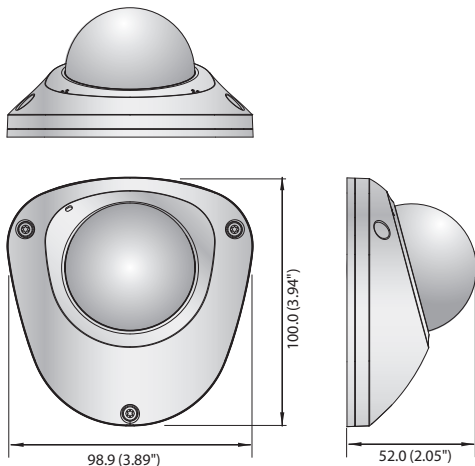

Dimensions

Unit : mm (inch)

XNV-6022R